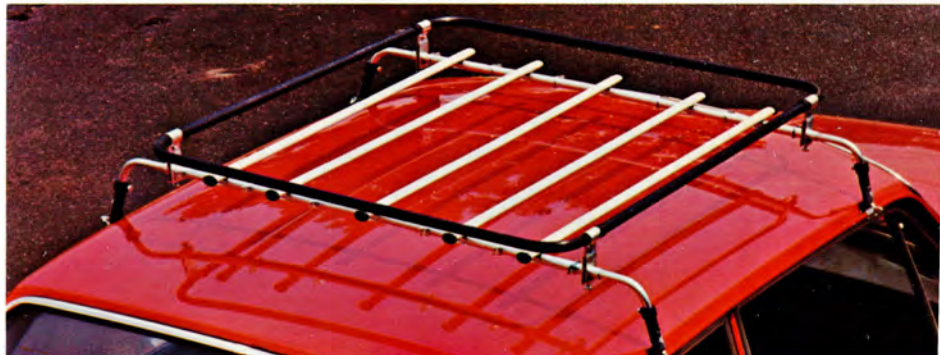

ROOF AND SKI RACK Suggested retail $25.45