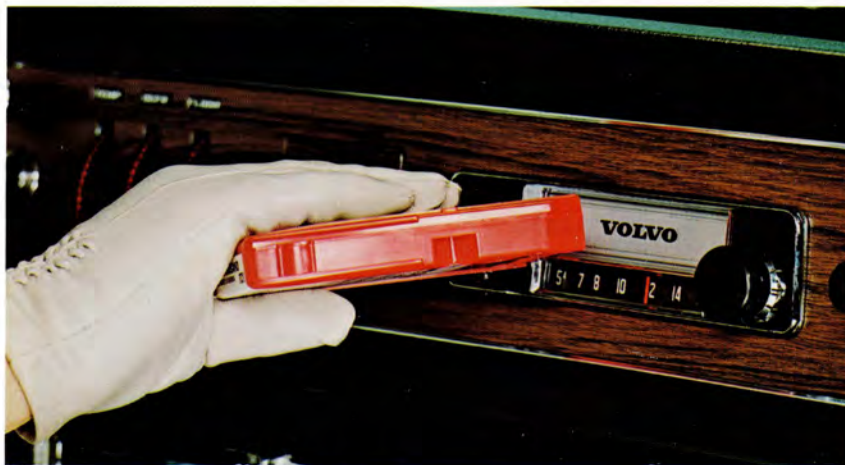

VOITTO 164
necessaries

VOLVO 164 accessories

AIR CONDITIONER—Made especially for your Volvo. Carefully balanced system surrounds you with cool, crisp air on the hottest of days. *Suggested retail \$354.00*

AM-FM RADIO— Pushbutton convenience gives you instant tuning to your favorite AM or FM station. *Suggested retail \$135.50*

AM RADIO/STEREO TAPE PLAYER— Choose between stereo taped classics or AM broadcasts with unsurpassed quality of sound. *Suggested retail \$147.50*