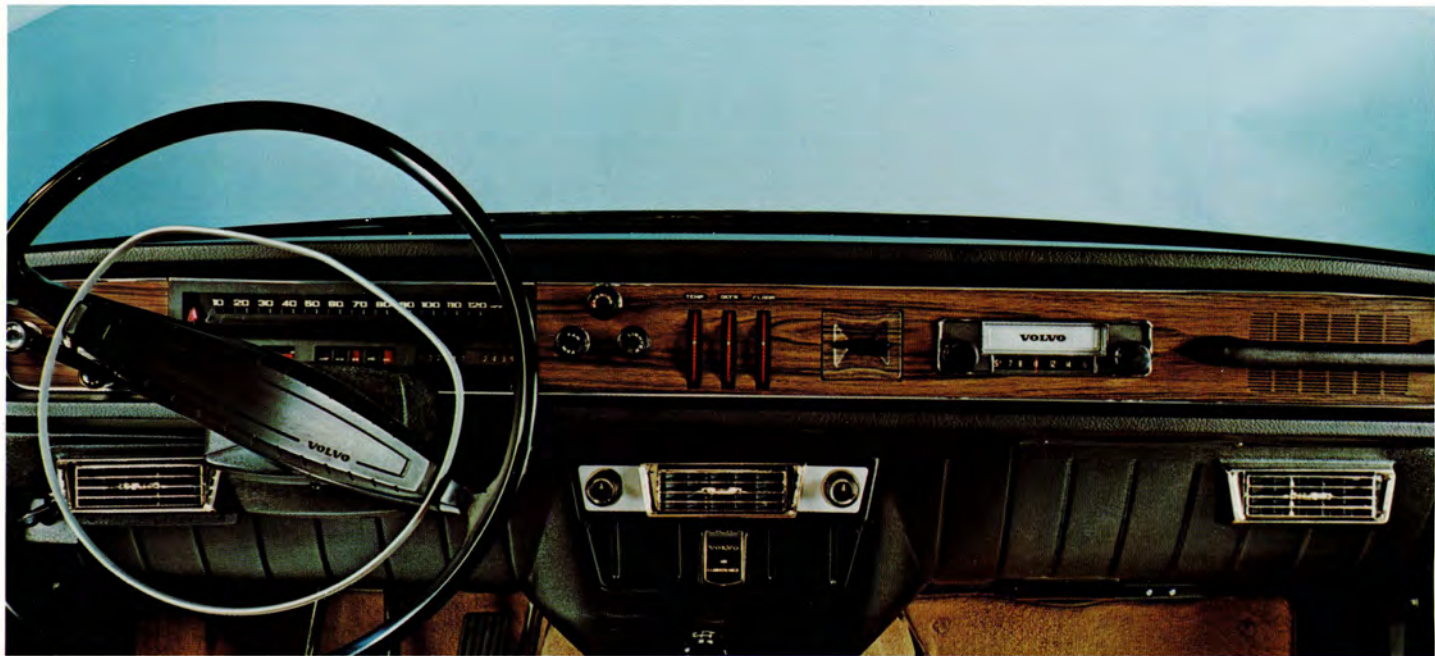

VOITTO 164
necessaries

VOLVO 164 accessories

AIR CONDITIONER—Made especially for your Volvo. Carefully balanced system surrounds you with cool, crisp air on the hottest of days. *Suggested retail \$354.00*

AM-FM RADIO— Pushbutton convenience gives you instant tuning to your favorite AM or FM station. *Suggested retail \$135.50*

AM RADIO/STEREO TAPE PLAYER— Choose between stereo taped classics or AM broadcasts with unsurpassed quality of sound. *Suggested retail \$147.50*