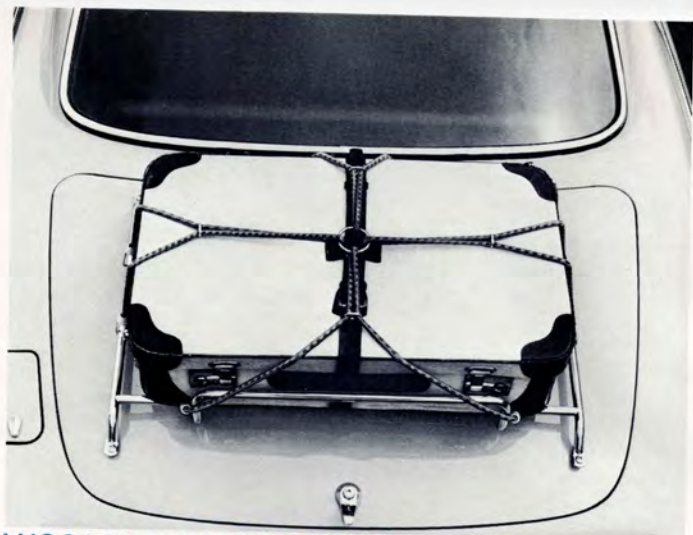

LUGGAGE RACK FOR THE 180

Mounts on the trunk lid. Chromed, electric-welded steel tubing. Load area: 31" x 16".

Sugg. retail price $29.95

RETAINER

May be used on all Volvo racks. Made of fabric covered tubing to hold luggage of varying dimensions. All racks.

Sugg. retail price $2.98