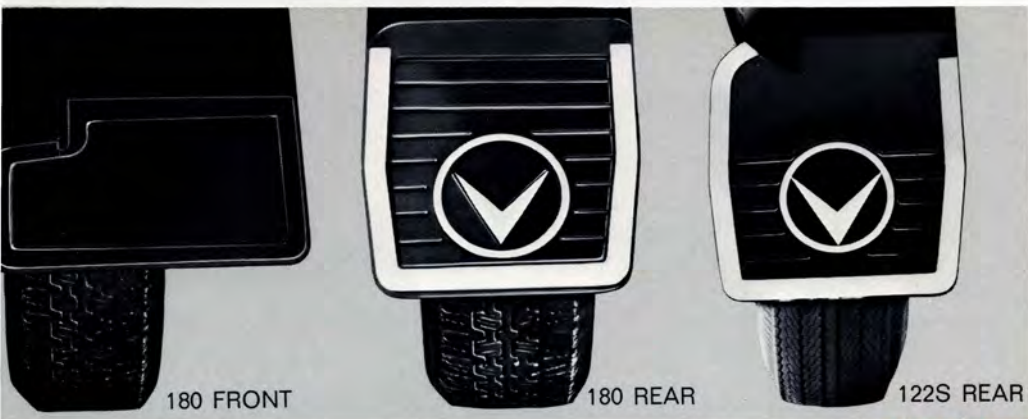

Sugg. retail price: Front covers only \$6.75

Retainer \$1.59 each

Handsome
[exterior]
accessories
to add to
and protect your
Volvo's beauty

BUMPER BAR, FRONT

Chromed steel bar. Keeps the "bumper bumpers" off your bumper. 140S.
Sugg. retail price \$24.95

BUMPER GUARDS

Made of molded rubber. Inexpensive, they add lots of protection to your car when parking in a tight space. 122S.
Sugg. retail price \$1.98 each

BUMPER OVERRIDER, REAR

Don't end up with the other fellow "on your back." You can buy a pair, so one sits under each side of the bumper. Or, you can buy two pairs as a set of four to bolt under and over the bumper. 140S.
Sugg. retail price \$12.50 pair