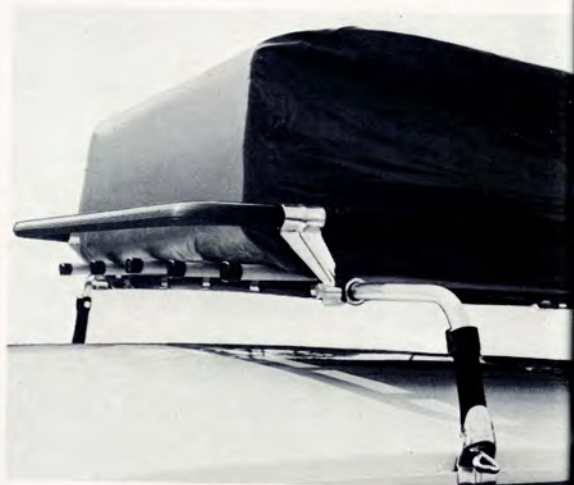

LUGGAGE CONTAINER

Zippered sides. It keeps the rain and dirt on the outside, and your luggage dry and clean on the inside. All roof racks.

Sugg. retail price $12.95