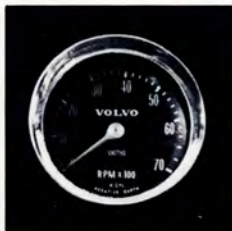

TACHOMETER

Before making your big move, you should know how far you can push your engine without abusing it. All models. Sugg. retail price $44.50