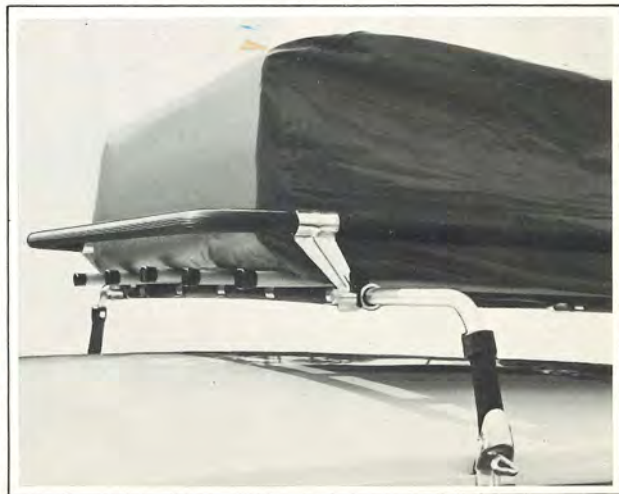

COMBINATION LUGGAGE AND SKI RACK

This all-purpose rack makes the going great—to seaside or mountain resort. Plastic coated steel tubing. Loading area 42" x 38". Three easy adjustable settings for height. All sedans.

Sugg. retail price $25.45

Roof rack only. Sugg. retail price $19.95