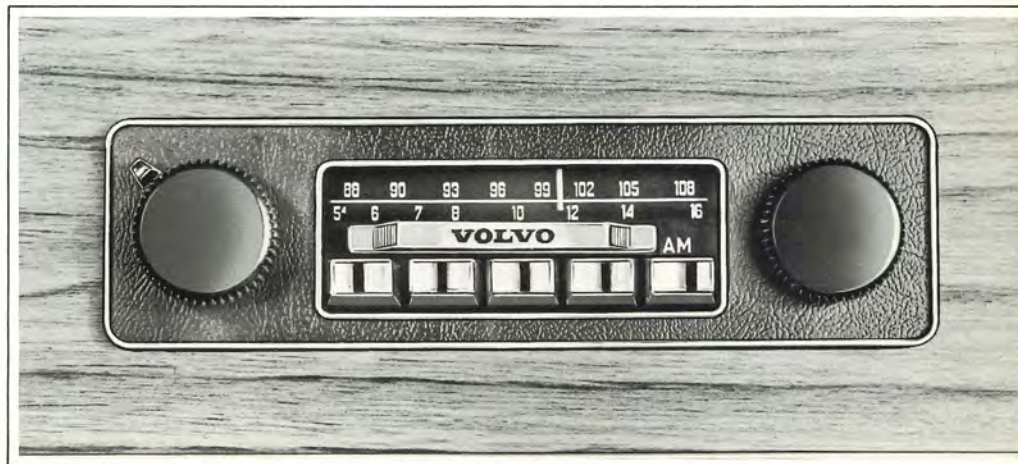

For all those who are not FM buffs, Volvo offers a separate AM radio. All models.

140 Series/164 (2 speakers)

Sugg. retail price \$70.85

180 (one speaker)

Sugg. retail price \$70.85

RECLINING SEAT FITTING

A great way for making your Volvo trips—especially the longer rides—luxuriously comfortable. No more back fatigue. 180