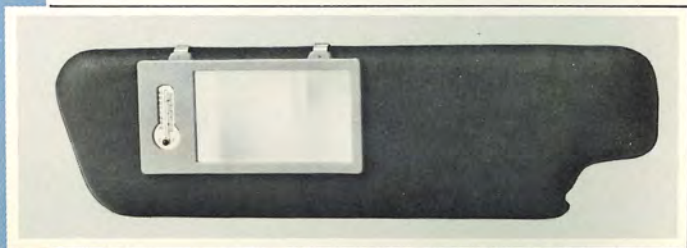

PAINT • POLISH • WAX

Good grooming aids for your Volvo. Protect and preserve your car's finish; repair nicks and scrapes.

Sugg. Retail Price

Touch-Up Primer	$4.95
Touch-Up Paint, brush	1.00
Touch-Up Paint, spray	2.15
Wheel Paint, spray	3.25
Polish, 1 lb.	1.95
Wax, 5 oz.	1.75
Wax, 12 oz.	2.75