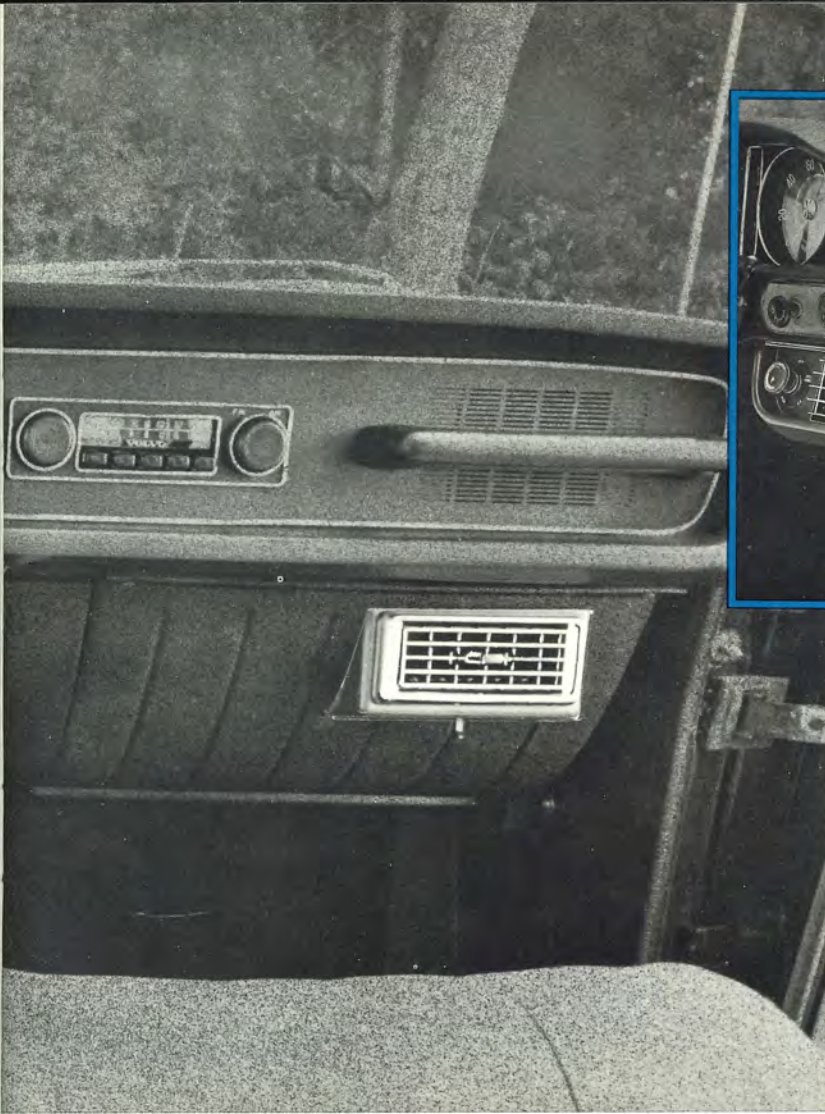

All prices are suggested retail and all installation charges are extra. Prices are subject to change without notice.

*not illustrated

interior luxuries
that are
near necessities

AIR CONDITIONER (above)

Scientifically designed to circulate cool air in all directions. Pre-cool switch provides for quicker cooling from 2 front louvers and 2 side units. Made especially for your Volvo 180.