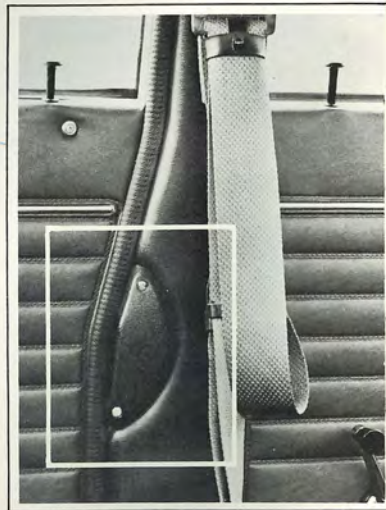

Sugg. retail price \$10.95 set of 4

GAS CAP, LOCKABLE

Foil the petty thieves who siphon off gas while you're parked. 140 Series/164.

Sugg. retail price \$7.95

accessories that make
a safe car safer

CHILD SAFETY SEAT

Cradles your little passengers against collision from any direction. Mounts in only 5 minutes by a simple operation requiring loosening and re-tightening four bolts. 140 Series/164
Sugg. retail price \$49.95