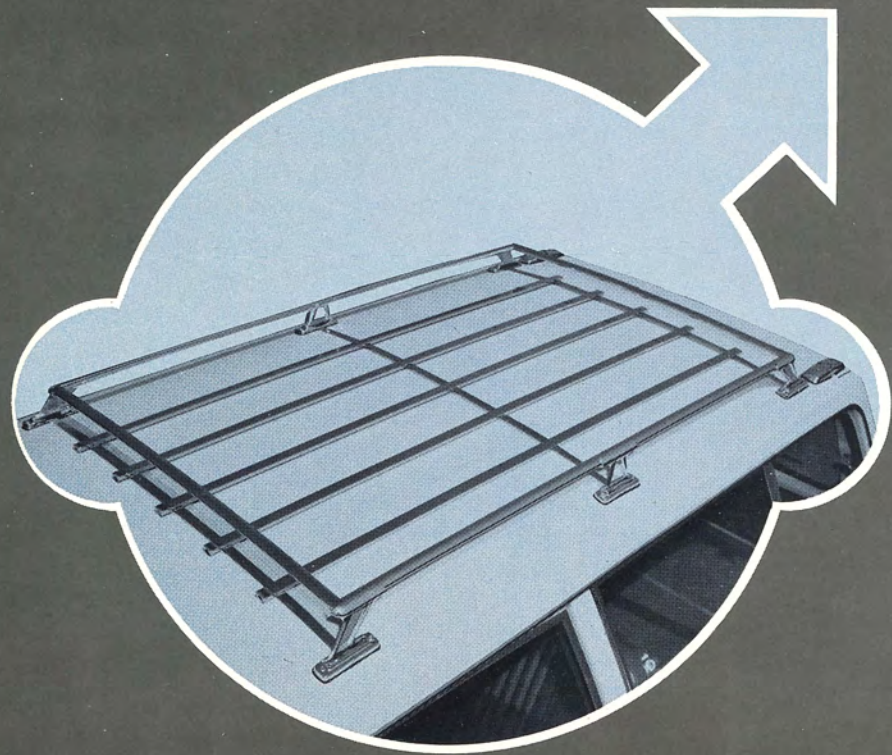

where to stash
where to carry
inside, outside
your Volvo

LUGGAGE RACK, PERMANENT

Volvo's sturdy wagon roof rack provides increased "tote-ability" for your bulky luggage and camping gear. Stainless steel with chrome plated castings. Inside dimensions 37"W x 57½"L
145 Station Wagon.
Sugg. retail price \$55.65