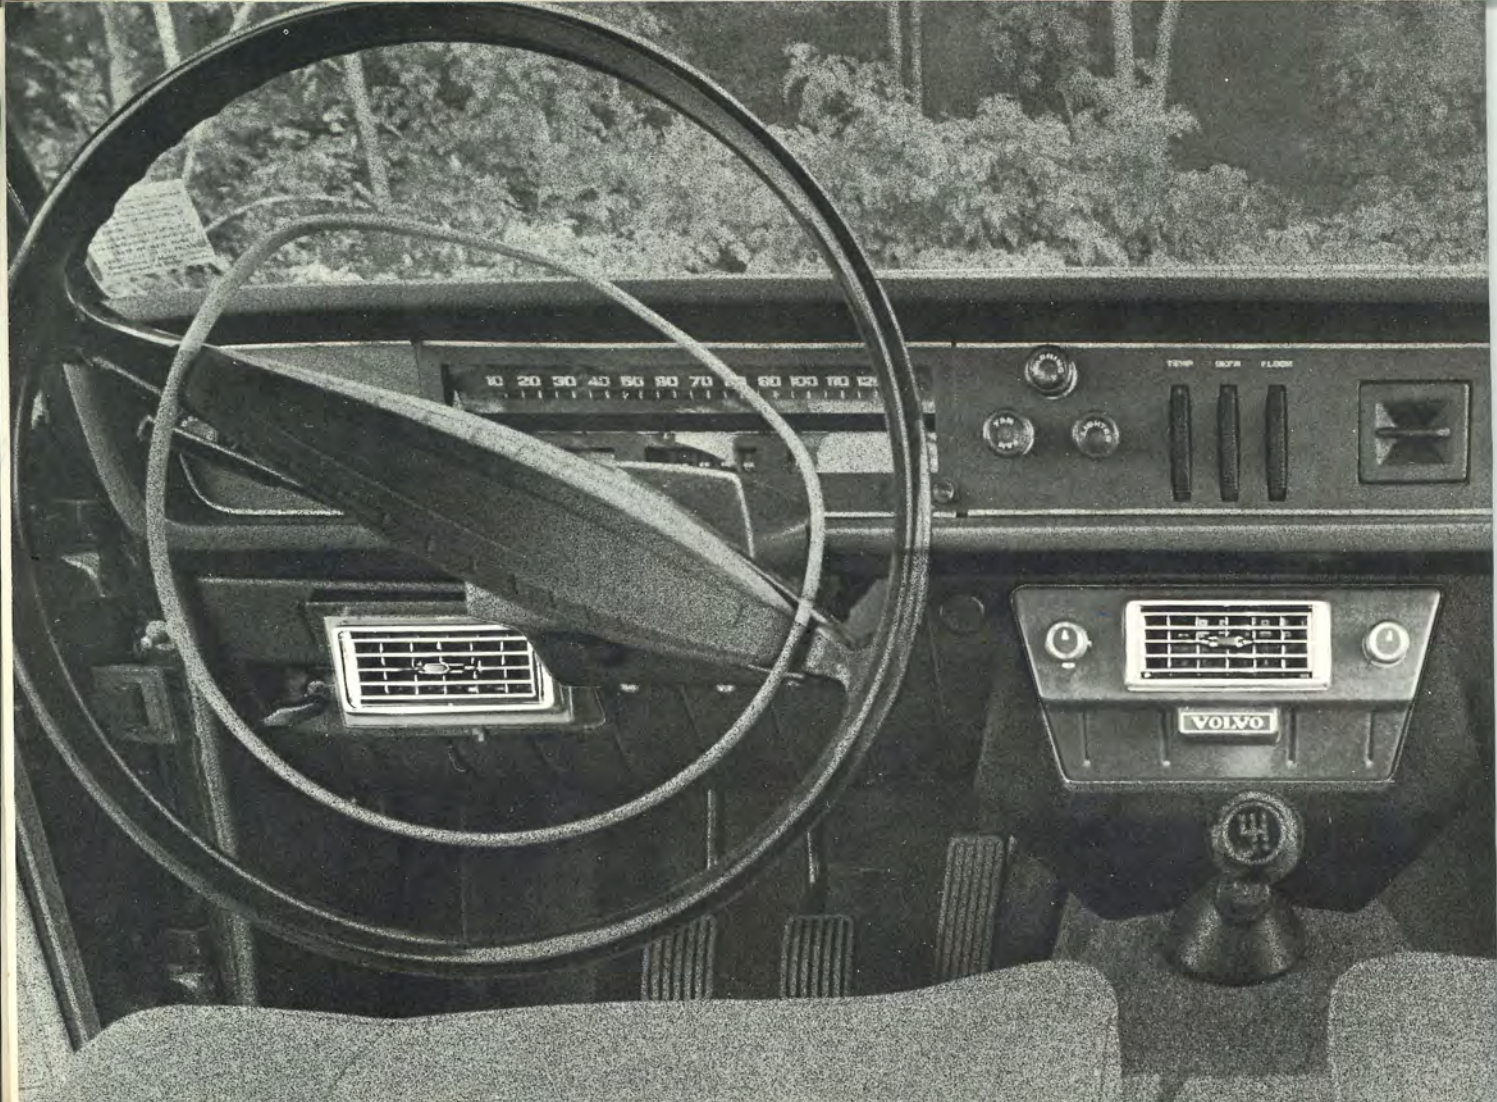

All prices are suggested retail and all installation charges are extra. Prices are subject to change without notice.

*not illustrated

interior luxuries
that are
near necessities

AIR CONDITIONER (above)

Scientifically designed to circulate cool air in all directions. Pre-cool switch provides for quicker cooling from 2 front louvers and 2 side units. Made especially for your Volvo 180.