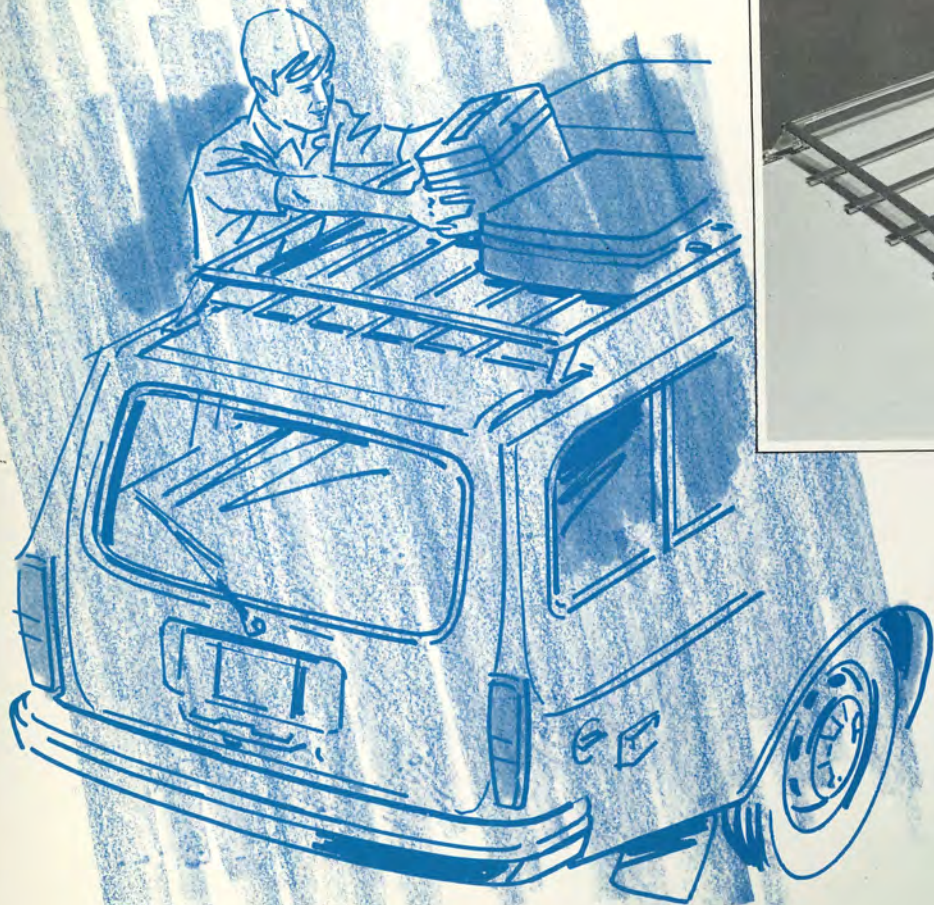

where to stash
where to carry
inside, outside
your Volvo

LUGGAGE RACK, PERMANENT

Volvo's sturdy wagon roof rack provides increased "tote-ability" for your bulky luggage and camping gear. Stainless steel with chrome plated castings. Inside dimensions 37"W x 57½"L
145 Station Wagon.
Sugg. retail price \$55.65