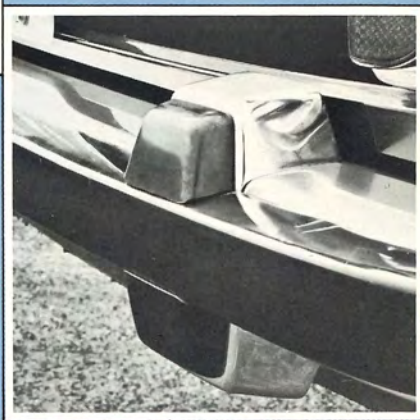

BUMPER OVERRIDER, REAR

Keep the other fellow "off your back" and avoid unsightly dents. You can almost double the effective bumper height by placing a pair underneath. Or nearly triple it by using two pairs, top and bottom (as shown). 140 Series/164.

Sugg. retail price $10.95 pair