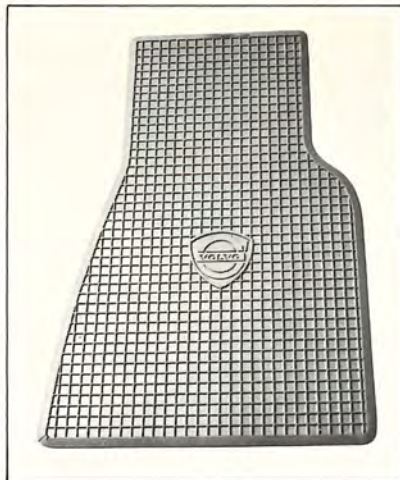

RUBBER FLOOR MATS

Long wearing, good-looking waffled floor mats with the Volvo insignia. For front or rear. All models.

Sugg. retail price \$3.25 to 5.25 each

FLOOR MATS, FIBRE

Made of rough-textured sisal for extra-long wear. 140 Series. Four piece set, front and rear.

(180 front only). Black and white, black and blue, black and red.

Sugg. retail price \$14.95 to 24.95

ARM REST COMPARTMENT

Very handsome and so convenient, too. It fits between the front bucket seats and can be used by you or your passenger. A lockable compartment will keep many of your valuables safer and an open top tray provides a perfect resting place for coins and other odds and ends.