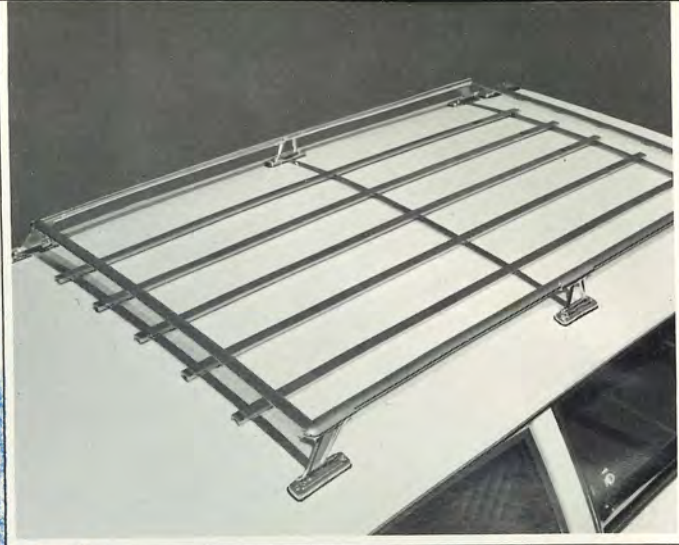

where to stash
where to carry
inside, outside
your Volvo

LUGGAGE RACK, PERMANENT

Volvo's sturdy wagon roof rack provides increased "tote-ability" for your bulky luggage and camping gear. Stainless steel with chrome plated castings. Inside dimensions 37"W x 57½"L
145 Station Wagon.
Sugg. retail price \$55.65