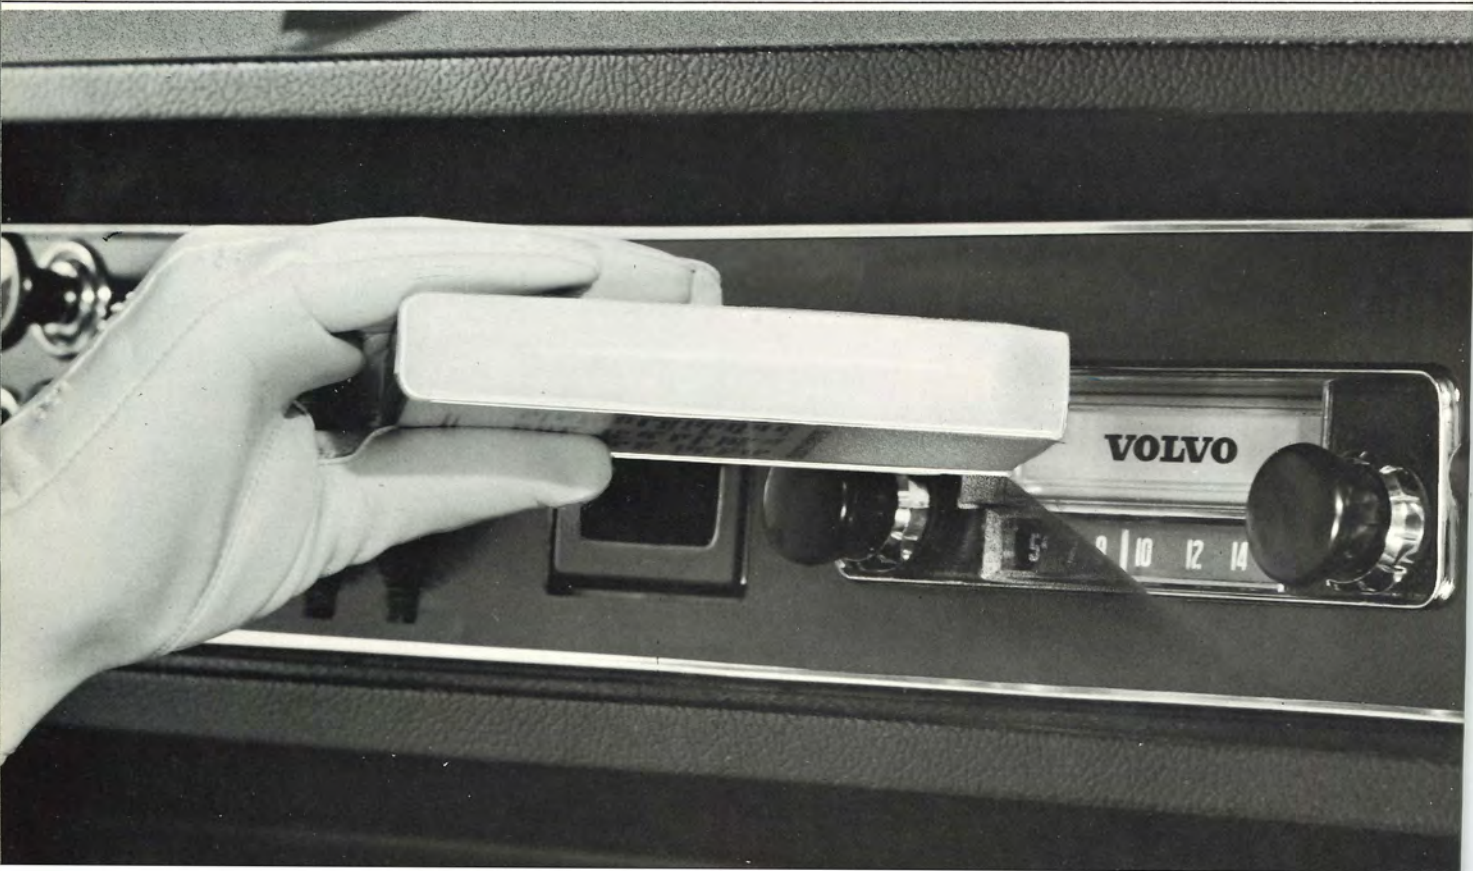

AM RADIO/STEREO TAPE PLAYER

Listen to your favorite radio-broadcasts—then switch to the stereo tape cartridge of your choice. Unsurpassed tonal quality. 140 Series/164
Sugg. retail price $147.50/Antenna Kit $2.45