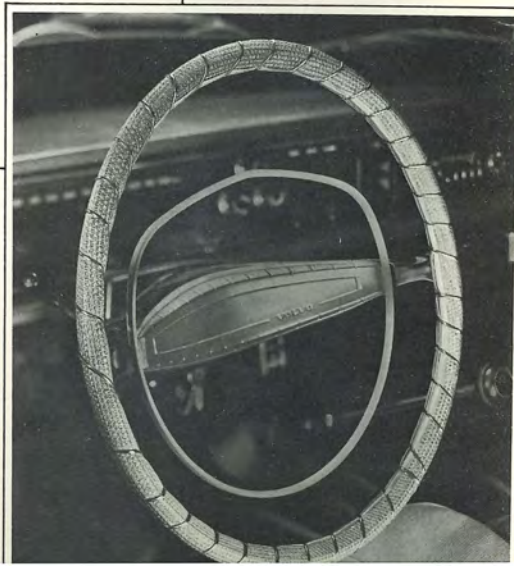

STEERING WHEEL COVER

Keep your hands warm in winter, dry in summer. Easily installed. All models.

Sugg. retail price $2.95