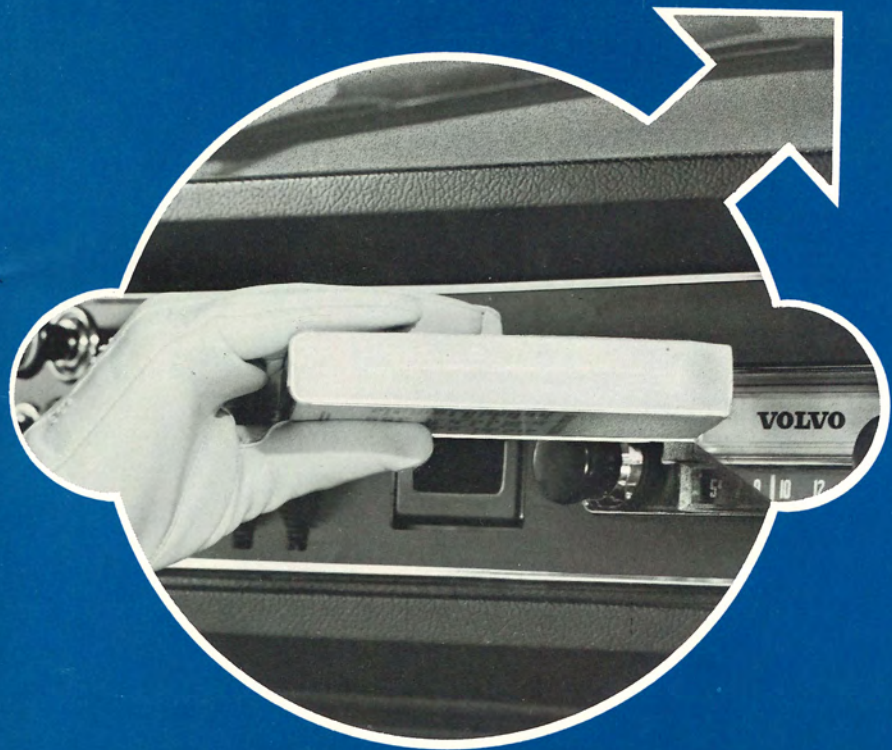

All prices are suggested retail and all installation charges are extra. Prices are subject to change without notice.

*not illustrated

interior luxuries
that are
near necessities

AIR CONDITIONER (above)

Scientifically designed to circulate cool air in all directions. Pre-cool switch provides for quicker cooling from 2 front louvers and 2 side units. Made especially for your Volvo 180.