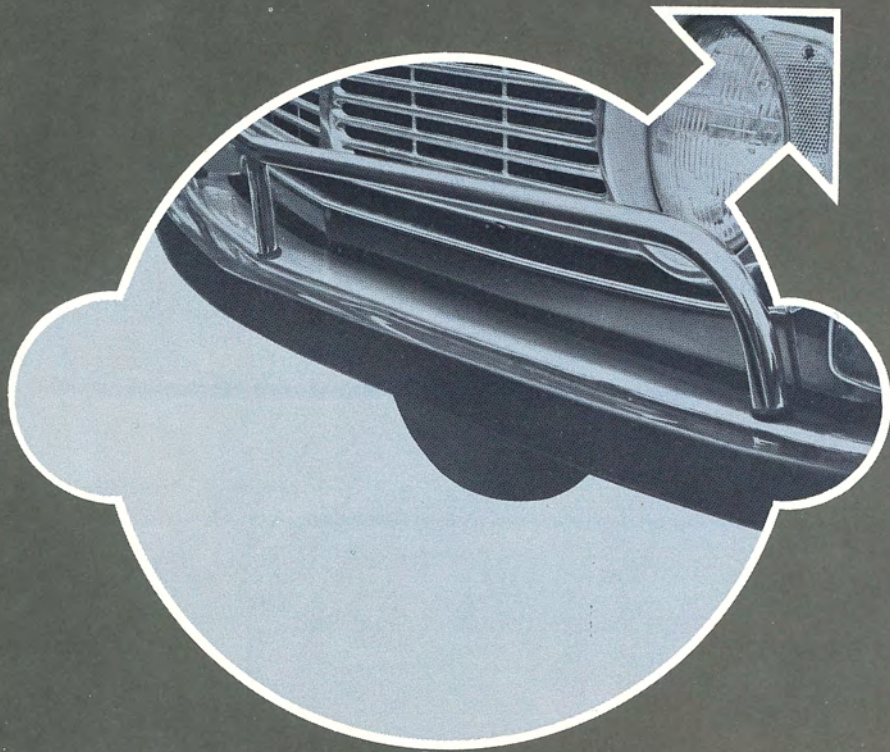

140 Series.

Sugg retail price \$31.95

CARPETING

Fitted, velour carpeting in front, back and over the transmission tunnel lends added elegance to your Volvo's interior. Rubber heel pad with Volvo insignia and vinyl scuff pad on driver's side ensure long wear. Available in attractive colors. 142/144
Sugg. retail price \$44.95

exterior accessories
that make your Volvo
look better, longer

TRIM MOLDING

Use decorative trim to add distinctive touches of your own. Your Volvo will look more luxurious and be better protected. No need to buy a complete package. Get only the exact trim you want.