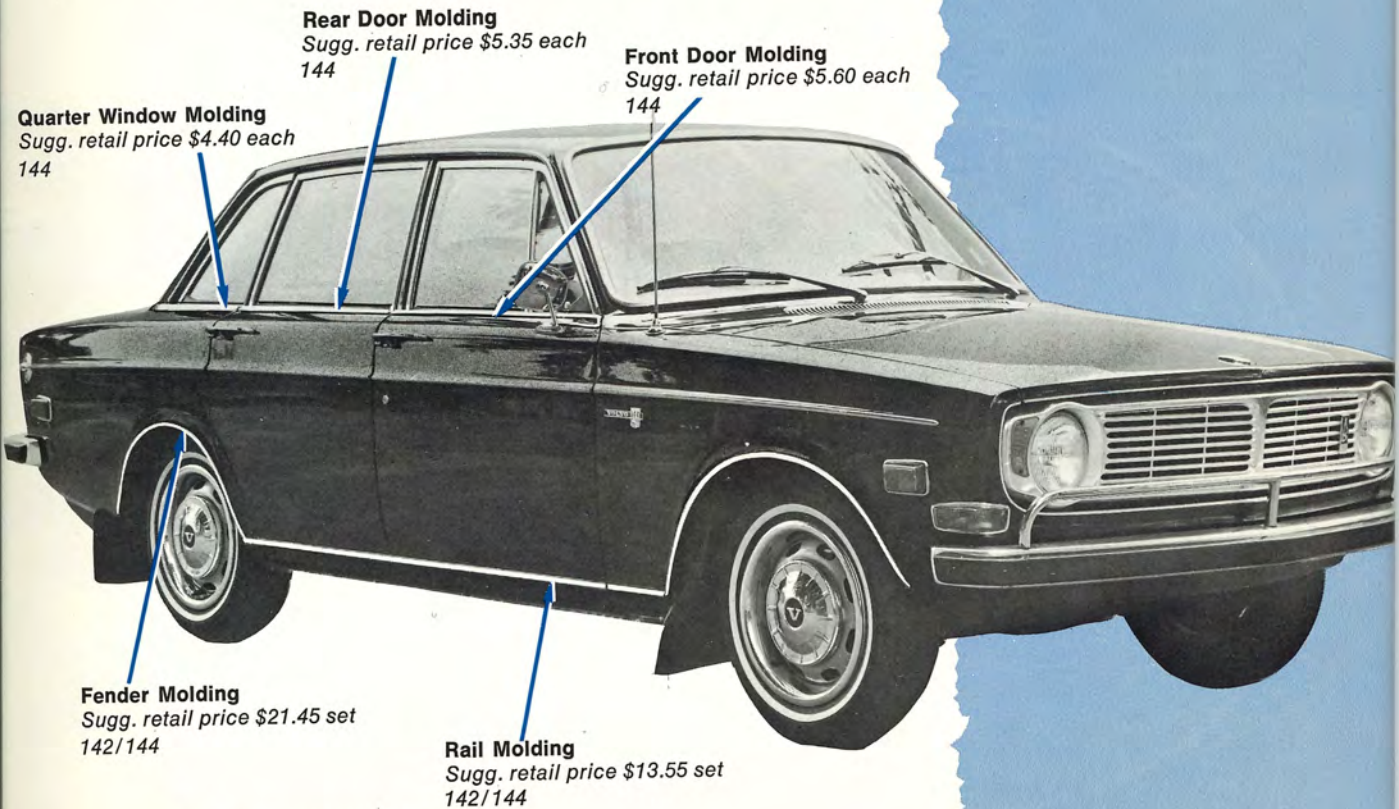

TRIM MOLDING

Use decorative trim to add distinctive touches of your own. Your Volvo will look more luxurious and be better protected. No need to buy a complete package. Get only the exact trim you want.

Rear Door Molding

Sugg. retail price $5.35 each
144

Front Door Molding

Sugg. retail price $5.60 each
144

Quarter Window Molding

Sugg. retail price $4.40 each
144

Fender Molding

Sugg. retail price $21.45 set
142/144

Rail Molding

Sugg. retail price $13.55 set
142/144

"B" Pillar Molding 142 only (not illustrated)
Sugg. retail price $3.75 pair