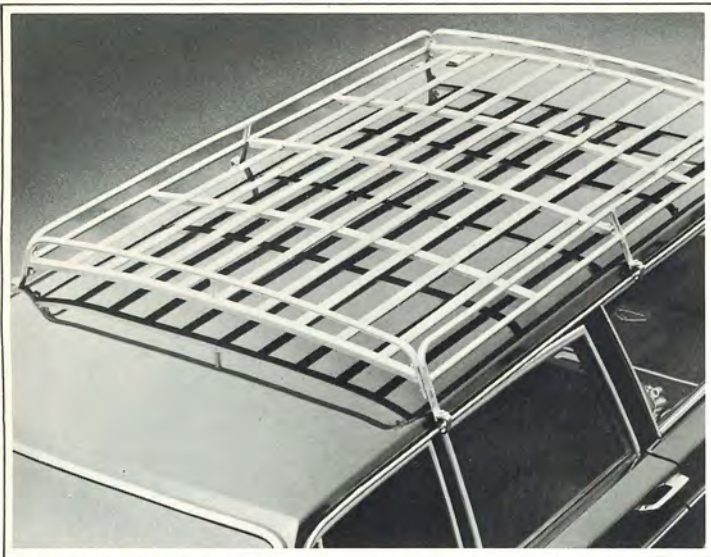

where to stash
where to carry
inside, outside
your Volvo

LUGGAGE RACK, PERMANENT

Volvo's sturdy wagon roof rack provides increased "tote-ability" for your bulky luggage and camping gear. Stainless steel with chrome plated castings. Inside dimensions 37"W x 57½"L
145 Station Wagon.
Sugg. retail price \$55.65