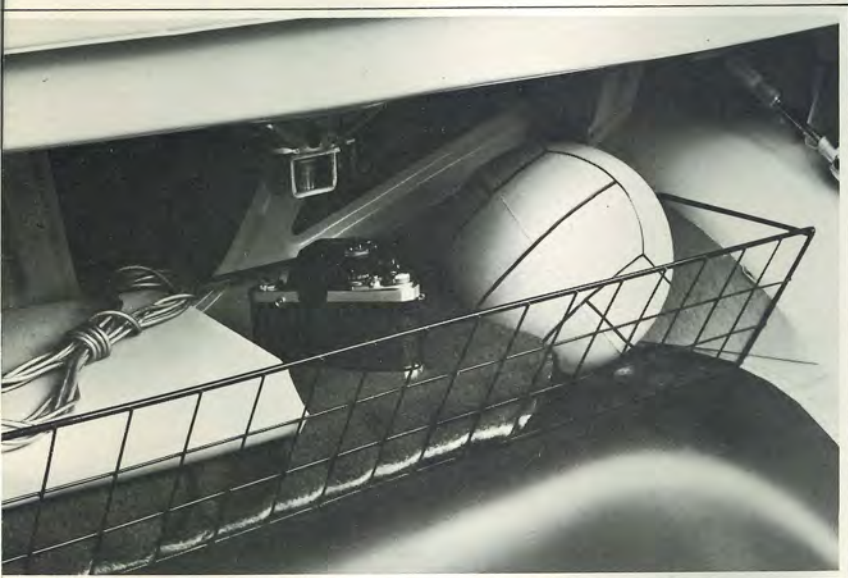

TO STASH AND CARRY THINGS

The perfect way to take along "your own thing". Maps, matches, coins, sun glasses, tissues—whatever you need, whenever you need it. These Volvo organizers help keep all your important and unimportant things available to you, while keeping the inside of your Volvo looking neat.

LUGGAGE COMPARTMENT BASKET

142/144/164

Sugg. retail price $7.50