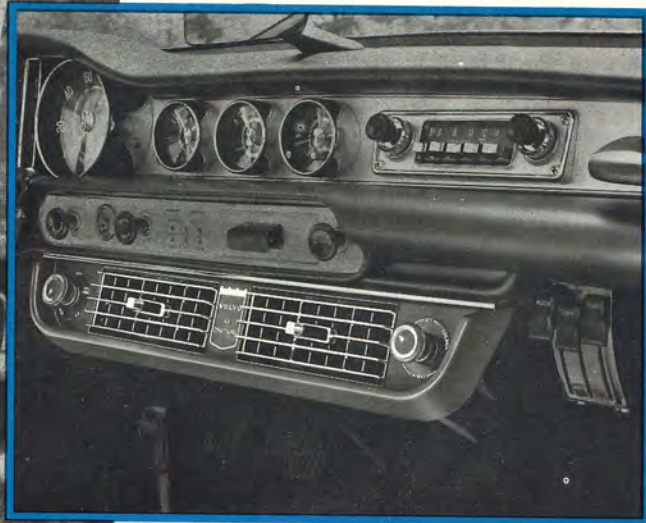

All prices are suggested retail and all installation charges are extra. Prices are subject to change without notice.

*not illustrated

interior luxuries
that are
near necessities

AIR CONDITIONER (above)

Scientifically designed to circulate cool air in all directions. Pre-cool switch provides for quicker cooling from 2 front louvers and 2 side units. Made especially for your Volvo 180.