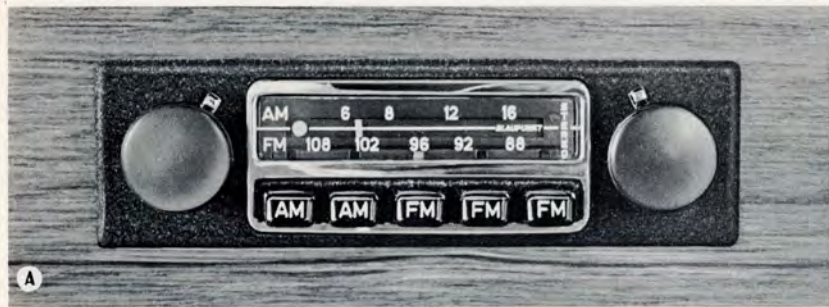

**INTERIOR  
LUXURIES  
THAT ARE  
NEAR  
NECESSITIES**

**AIR CONDITIONER (above)**

Two louvers and two side units scientifically circulate cool air in all directions for quick comfort. Engineered just for your Volvo. 1800E.  
*Sugg. retail price \$375.00*

**AIR CONDITIONER (left)**

Fingertip control lets you command cool air from any or all of three louvers underneath the dash. Complements instrument panel decor. Series 140/164.  
*Sugg. retail price \$375. (140)*  
*Sugg. retail price \$385. (164)*