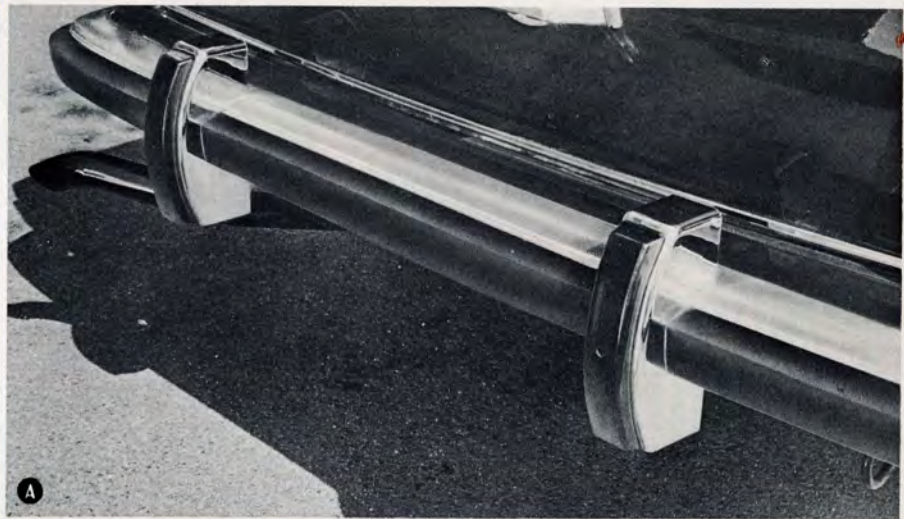

**BUMPER OVERRIDERS,
FRONT AND REAR (A)**

Guard your Volvo from those irritating grill and trunk nicks. These sturdy chromed steel and rubber overrides do the job. 142/144/164 front and rear, 145 front only.

Sugg. retail price $19.95 pr.

REAR PANEL MOLDING (B)

You can make the rear aspect of your Volvo still more attractive with special trim molding. 142/144.

Sugg. retail price $2.25 each

ANCHORAGE CLIPS

(not illustrated)

Sugg. retail price $.13 each

BUMPER OVERRIDER, REAR (C)

A pair underneath almost doubles your effective bumper height. And another pair atop your rear bumper nearly triples it! Keeps the other fellow "off your back" and blocks body and trunk damage. Series 140/164.

Sugg. retail price $10.95 pr.