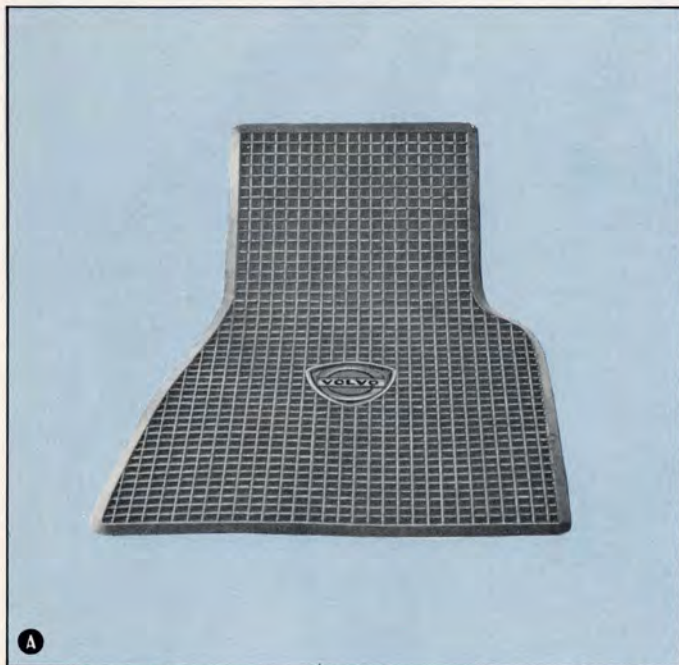

**\$29.95 (rear)**

**BLANKET, LAP ROBE (D)**

When there's an extra chill in the air, you'll appreciate the snug warmth of these Swedish lap robes. Red, blue, or tartan.

*Sugg. retail price* **\$19.75**

**RUBBER FLOOR MATS (A)**

For extra long wear, use these tough, waffle-treaded Volvo floor mats, with official emblem. For front or rear. All models. *Sugg. retail price \$3.25 to \$5.25 each*

**ARM REST COMPARTMENT (B)**

Literally at the side of driver or front seat passenger, this lockable compartment is the perfect place for important papers and such. The tray holds coins and other odds 'n ends. 140 Series. *Sugg. retail price \$31.95*