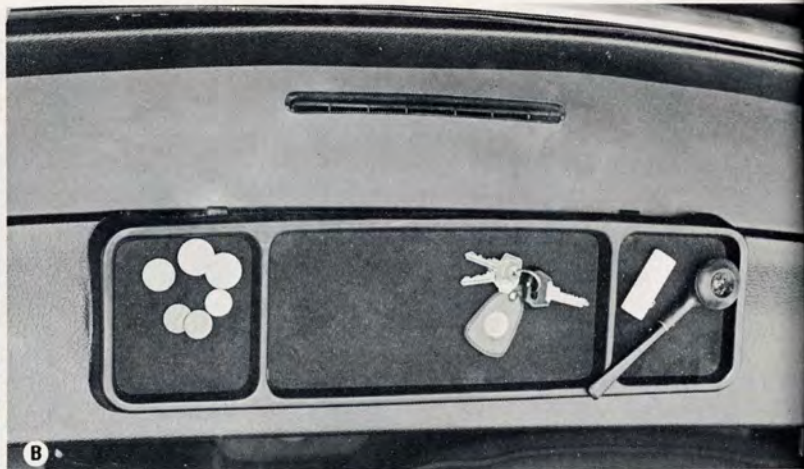

#### **SKI RACK (D)**

Skiers readily transport their equipment with this dependable and smart-looking roof rack. All models.  
*Sugg. retail price \$7.95*

take-along