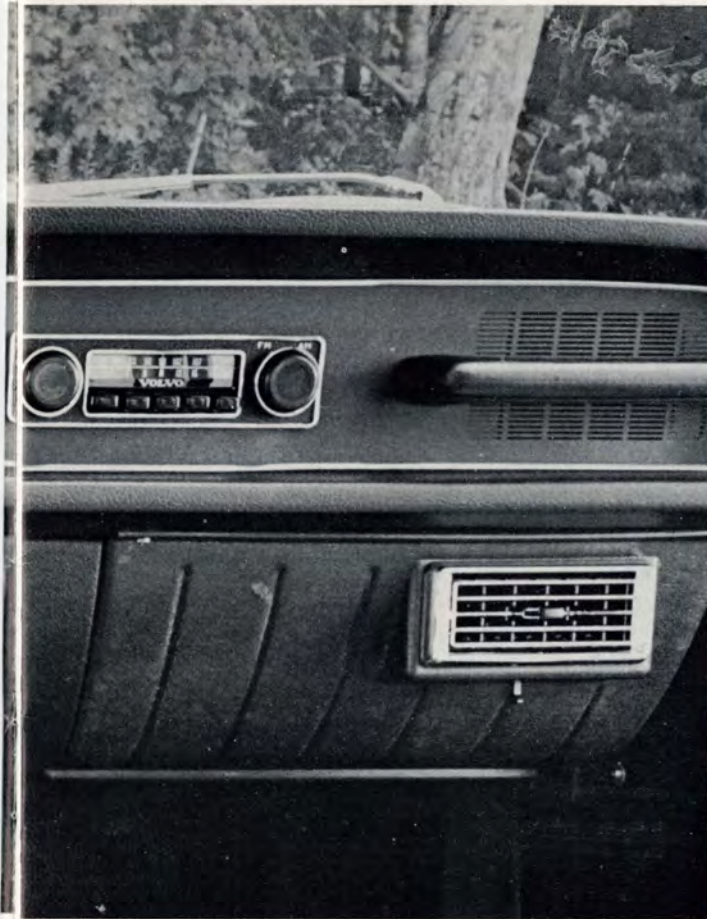

**INTERIOR  
LUXURIES  
THAT ARE  
NEAR  
NECESSITIES**

**AIR CONDITIONER (above)**

Two louvers and two side units scientifically circulate cool air in all directions for quick comfort. Engineered just for your Volvo. 1800E.  
*Sugg. retail price \$375.00*