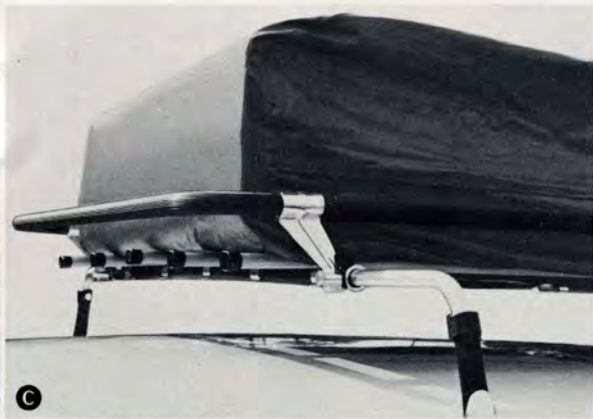

#### **SURF RACK (D)**

Adjustable band provides constant tension to prevent slipping. Vinyl-covered bar gives cushioned support. Carries up to 4 surfboards. Series 140/164.

*Sugg. retail price \$21.50*

#### **LUGGAGE RACK, REMOVABLE (E)**

Zinc-plated iron and steel tubing frames nine lacquered wooden ribs. 42" x 60" loading area. May be removed between trips. Tres chic. 145 Station Wagon.

*Sugg. retail price \$59.95*