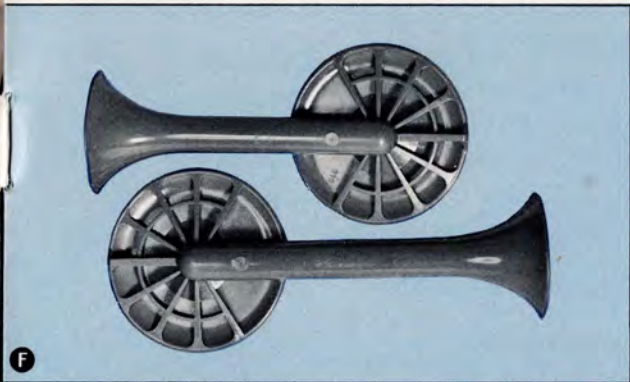

GAS CAP, LOCKABLE (A)

See to it that your gas tank has the same quantity of gas when you return to your car as when you parked it. Series 140/164.
Sugg. retail price $7.95

FOG LIGHTS (B)

Unlike ordinary headlights, Volvo fog lights are designed to penetrate heavy fog and improve your visibility in murky weather. All models. Complete with wiring and bulbs.
Sugg. retail price $55.95

TACHOMETER (C)

Performance buffs can instantly read engine RPM's. Series 140/164.
Sugg. retail price $43.25

CHILD SAFETY LOCKS (D)

A "must" for parents of toddlers. Safety lock double locks the rear doors from the front seat so that kiddies can't open doors from the rear. 144/145/164.
Sugg. retail price $7.25

LIMITED SLIP DIFFERENTIAL (E)

Improves traction and reduces the danger of skidding in turns when the going is heavy — as in snow, slush, mud or sand. All models.
Sugg. retail price $98.00

FANFARE HORN (F)

The blare of our new fanfare horn is very distinctive, very continental. A nice touch. All models.
Sugg. retail price $16.95 pair

CHILD SAFETY SEAT (G)

Protects and cushions your precious cargo in the event of impact from any direction. Loosen and re-tighten only four bolts to install it in 5 minutes. Series 140/164.
Sugg. retail price $49.95