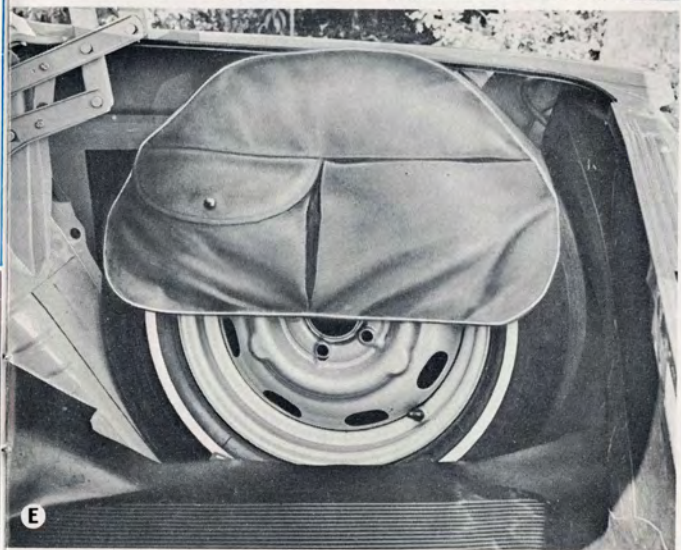

conveniences