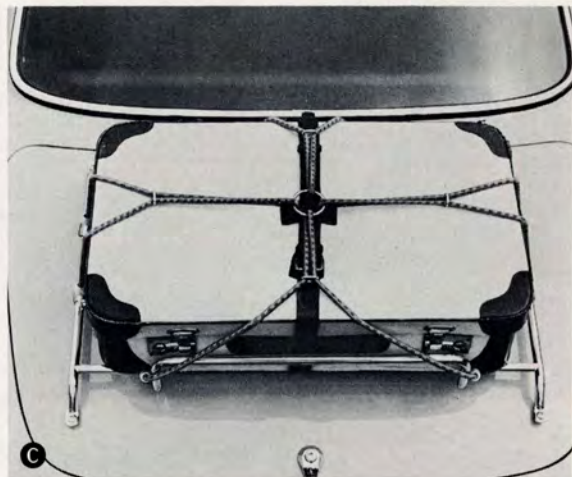

SKI RACK, LOCKABLE (A)

Protect your valuable lumber from larceny. Lockable rack secures up to four pairs of skis. All models.
Sugg. retail price $32.95

ROOF RACK COVER (B)

Perfect protection for the contents of your Volvo roof rack. Fits all Volvo sedan racks.
Sugg. retail price $6.90

LUGGAGE RACK FOR THE 1800E (C)

Expand the luggage area of your Volvo Sports Coupe with this chromed, electro-welded tubular rack that sits on your trunk lid. 31" x 16" load surface.
Sugg. retail price $34.95

RETAINER (C)

May be used on all Volvo racks. Made of fabric-covered tubing to hold luggage.
Sugg. retail price $2.98

SKI RACK (D)

Skiers readily transport their equipment with this dependable and smart-looking roof rack. All models.
Sugg. retail price $7.95

take-along