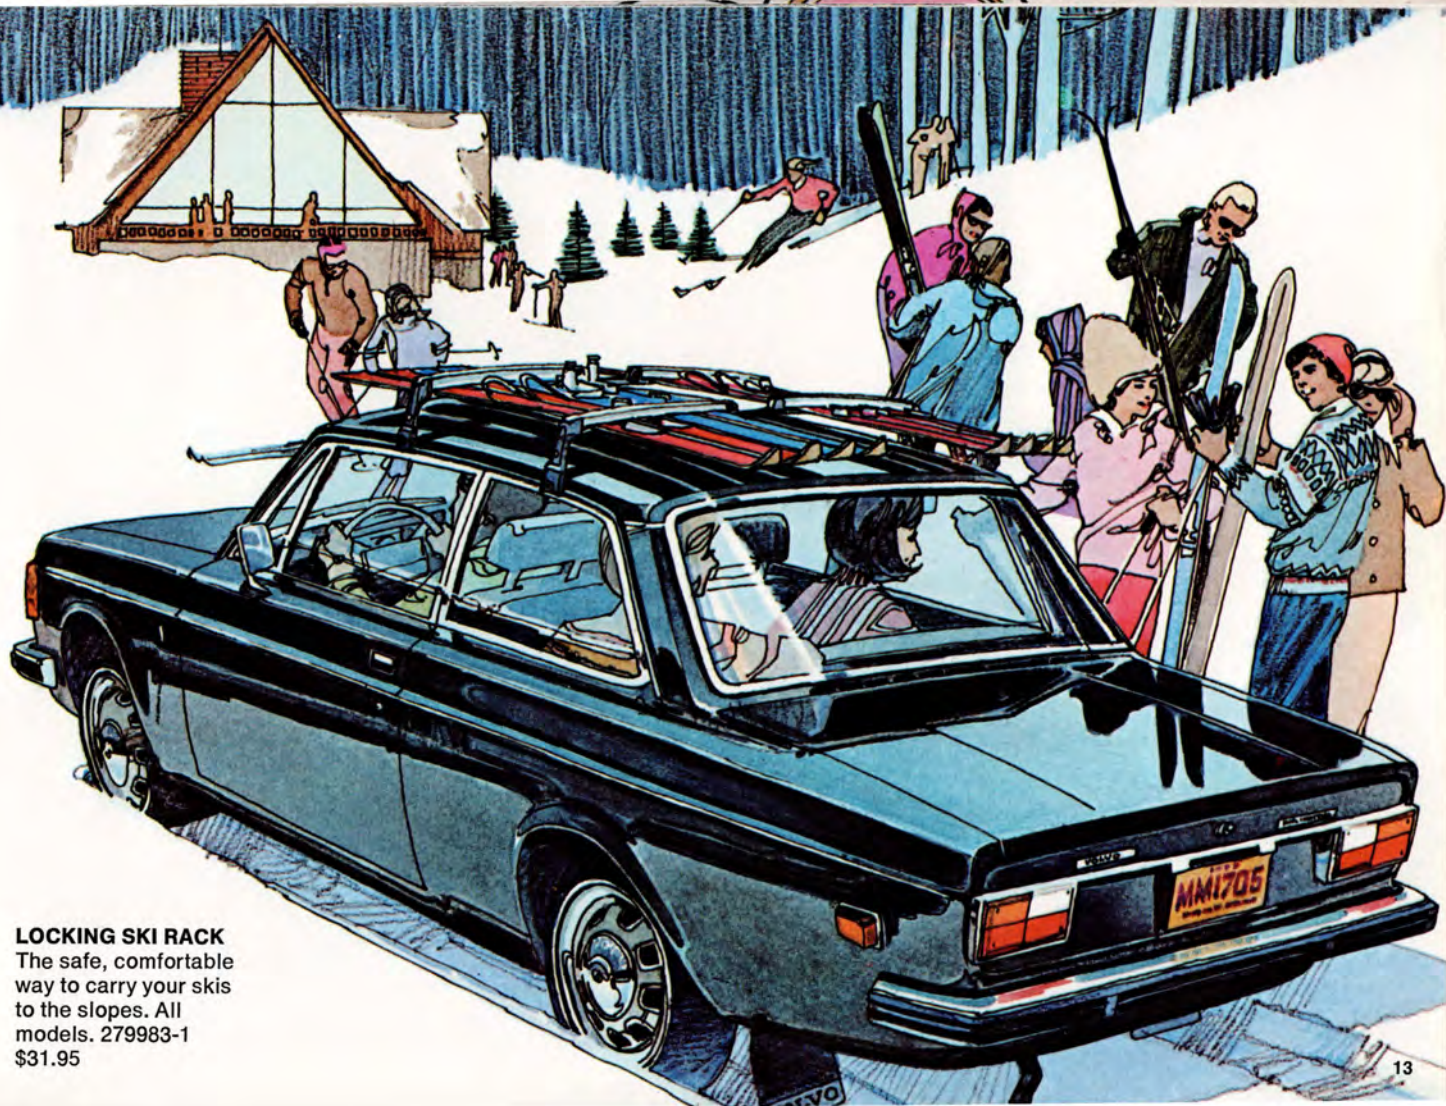

WHEEL TRIM RINGS (left)

Can be combined with sporty Volvo hub cover and chrome wheel lugs. See index for details on models and prices.

LOCKING SKI RACK
The safe, comfortable way to carry your skis to the slopes. All models. 279983-1 \$31.95