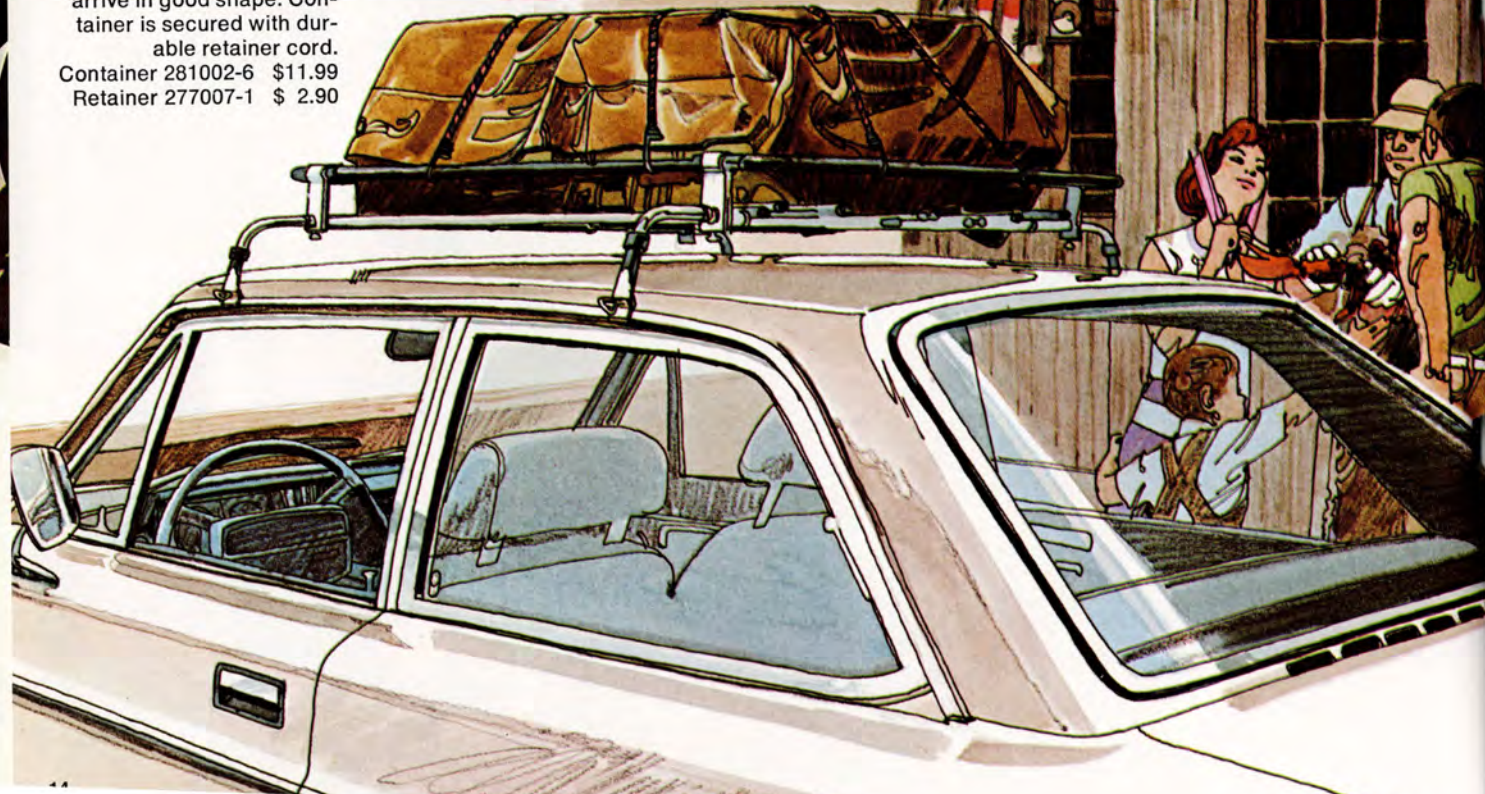

**LUGGAGE CONTAINER
AND RETAINER**

The zippered, weatherproof container makes sure your luggage and equipment arrive in good shape. Container is secured with durable retainer cord.

Container 281002-6 $11.99

Retainer 277007-1 $ 2.90