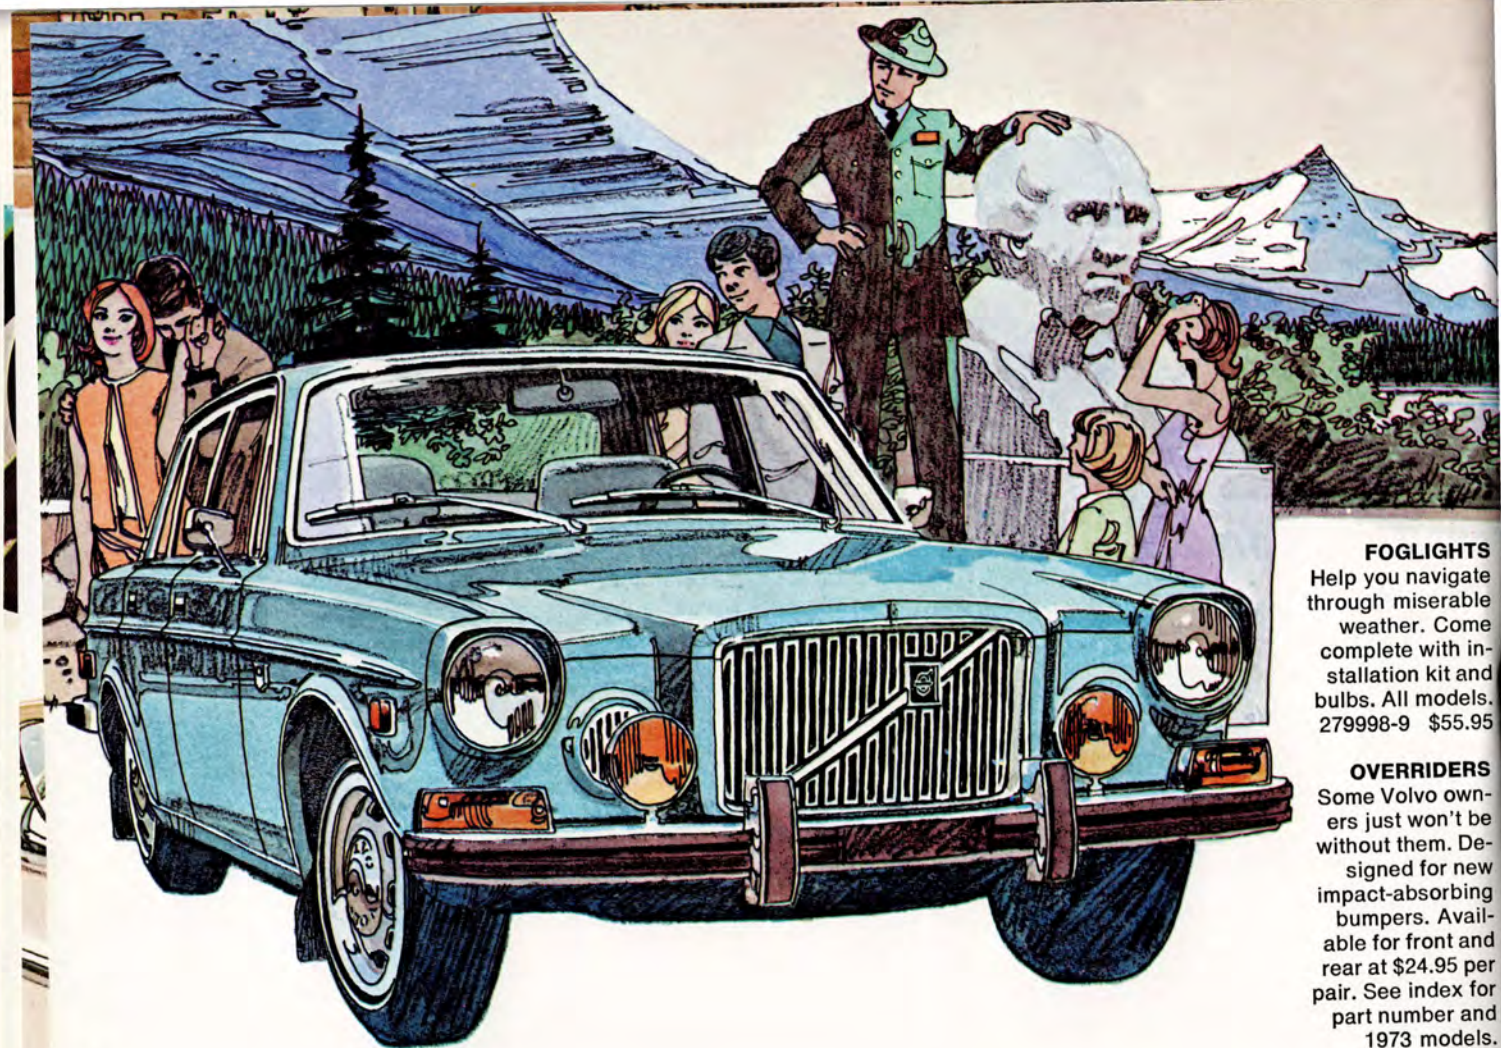

FOGLIGHTS

Help you navigate through miserable weather. Come complete with installation kit and bulbs. All models. 279998-9 $55.95

OVERRIDERS

Some Volvo owners just won't be without them. Designed for new impact-absorbing bumpers. Available for front and rear at $24.95 per pair. See index for part number and 1973 models.