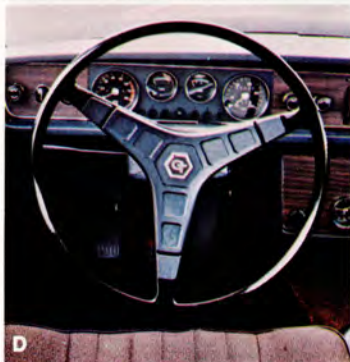

A. TACHOMETER — 140S — 1973

282772-3 $39.95

B. GT SHOCKS 140S/164

Front 282697-2

Rear 282698-0

$13.95 ea.

C. FANFARE HORNS

All models

279999-7 $16.95 pr.

D. GT INSTRUMENT PANEL 1967-72

140S 282667-5 $129.95

164 282669-1 $129.95

GT STEERING WHEEL 1967-72

All models

282670-9 $51.95

E. GEAR SHIFT KNOB 140S/164

1972-73 282690

1971 282689-9

$6.99

F. TACHOMETER 1967-72

140S 281047-1

164 281441-6

$49.95

G. STEERING WHEEL COVER

Available in Black Leather
or Vinyl. See index
for model and price.

H. GT STEERING WHEEL — 1973

All Models 282882-0 $59.95

I. VOLVO STRIPES

Black 284006-4

White 284007-2

$13.95 pr.

A

B

C

D

E

F

G

H

I