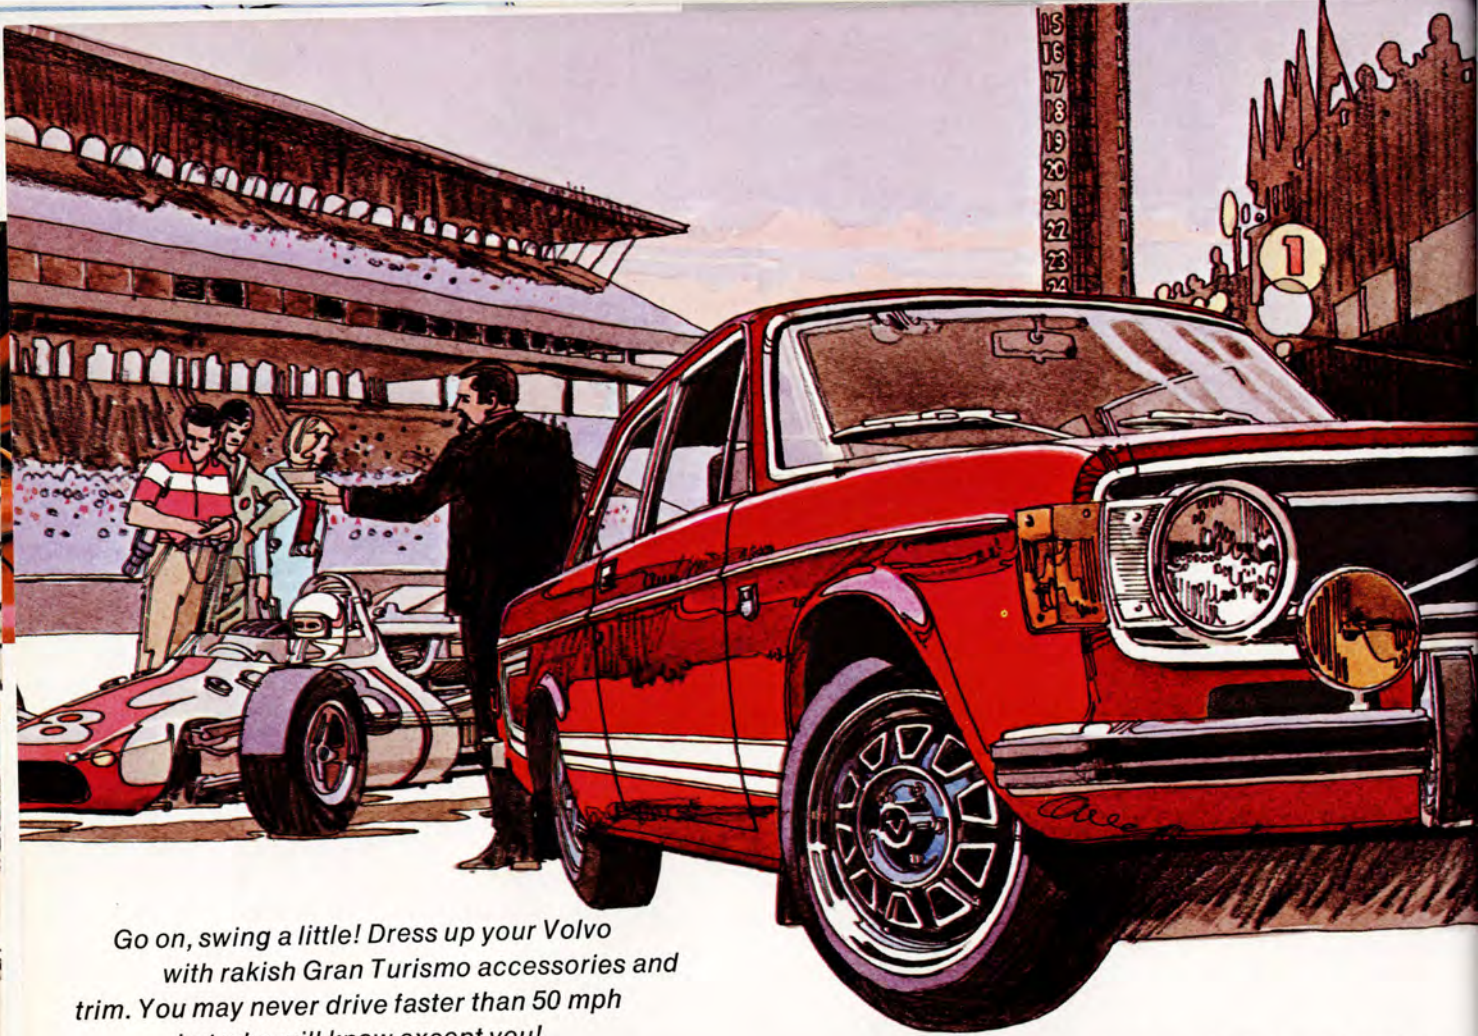

*Go on, swing a little! Dress up your Volvo
with rakish Gran Turismo accessories and
trim. You may never drive faster than 50 mph
—but who will know except you!*