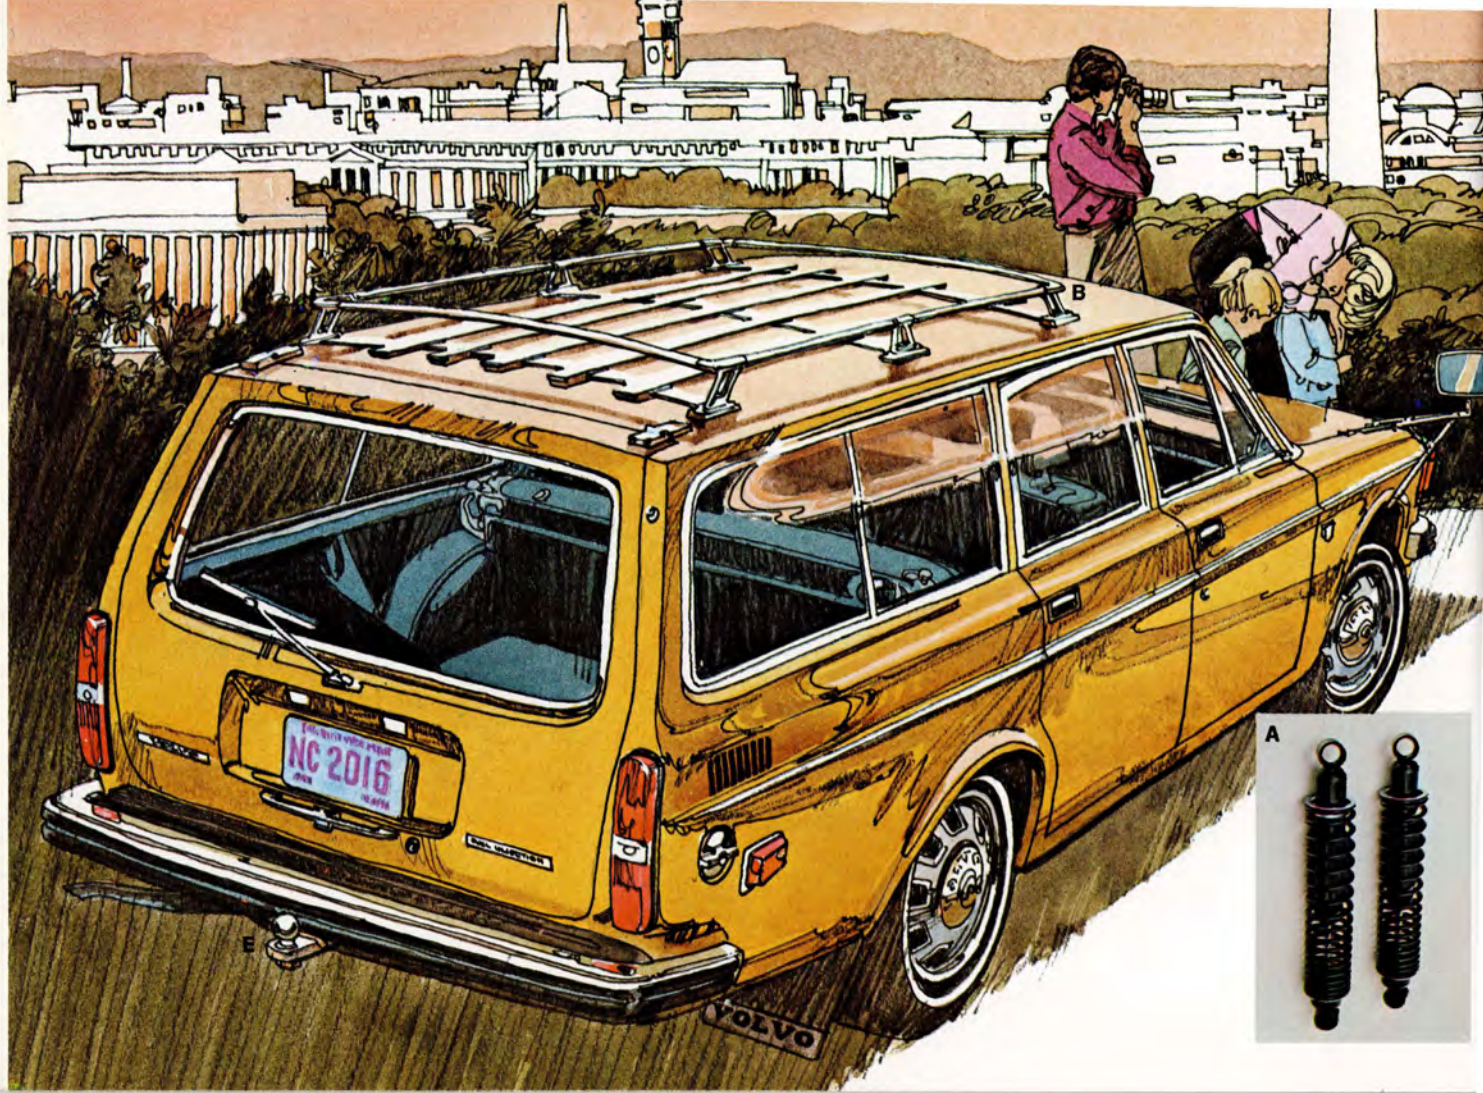

AM/FM RADIO 140S/164

Pick up all the AM and FM programming in your area with this versatile combination radio. 284021-3 \$109.95

AM RADIO 140S/164

Five push buttons for finger tip control of your favorite stations. Makes every trip more fun. 284020-5 \$49.95