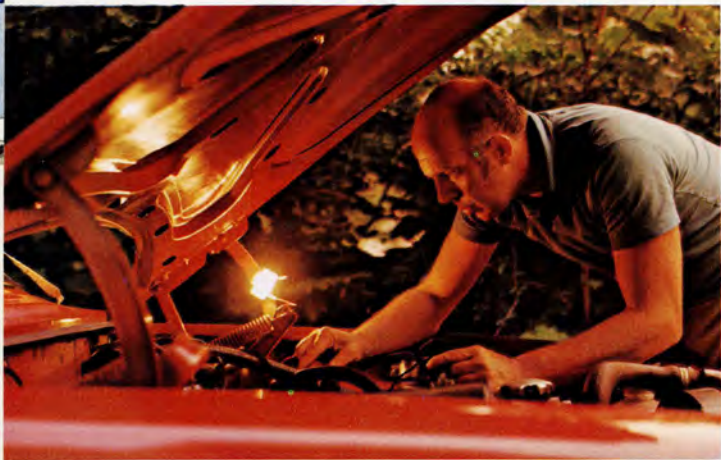

A

B

C

(A) TRUNK-ENGINE LIGHT 140S

Install one of these inexpensive lights and you'll not have to be fishing for a flashlight under your hood or in your trunk. #282038-9

(B) BATTERY TESTER

Plugs into cigarette lighter for a quick reading of your battery charge. #282790-5

D

(C) DELUXE SHOCK ABSORBERS 142/144/164

These gas-type shocks are great for the open road. Front and rear should be installed at the same time. #282770-7 (Front) #282771-5 (Rear)

(D) TOWING LINE

You may never have to use it, but it's great to have along. Locking unit on insulated cable attaches to towing hooks. #277329-9