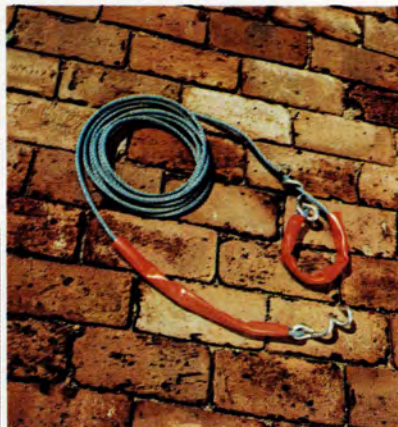

D

(C) DELUXE SHOCK ABSORBERS 142/144/164

These gas-type shocks are great for the open road. Front and rear should be installed at the same time. #282770-7 (Front) #282771-5 (Rear)

(D) TOWING LINE

You may never have to use it, but it's great to have along. Locking unit on insulated cable attaches to towing hooks. #277329-9