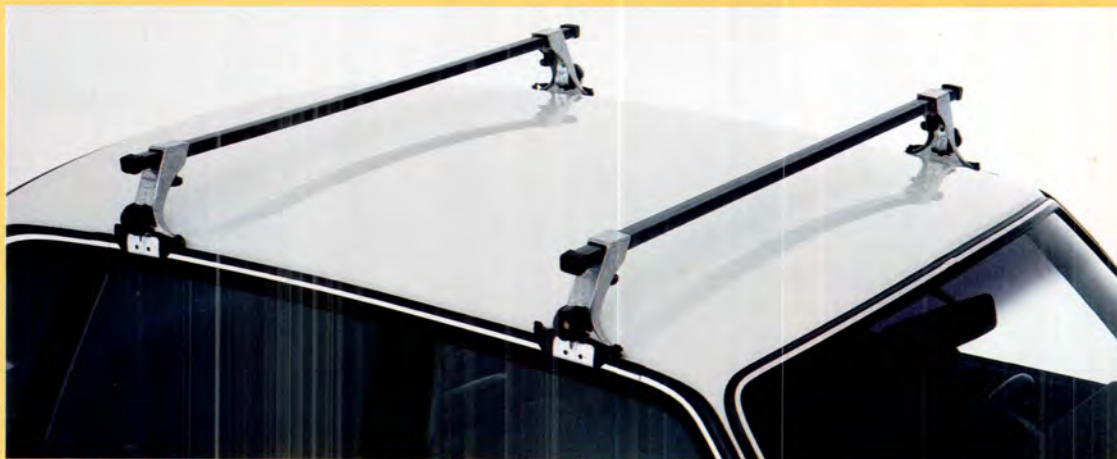

Travel/Towing/Load Carrying

LOAD CARRIER SYSTEM

Ever need to carry bikes, skis, a sailboard or extra luggage? Here's the most versatile roof-mounted load carrier system ever designed. Extremely strong and durable, this removable system can carry up to 220 lbs./100 kg. when evenly distributed. Features plastic-coated steel tubing to protect loads from scratching and chafing. Locking knobs and keys available for extra security. Can be used alone or with assorted optional adaptors: (clockwise, from top left) Bicycle Rack holds up to four bicycles; Sailboard Adaptor; Lockable Ski Adaptor holds up to four pairs of skis; Basket end rails can be lowered to permit loading oversized cargo, and Luggage Net keeps baggage secure with 12 plastic quick-fasten hooks.