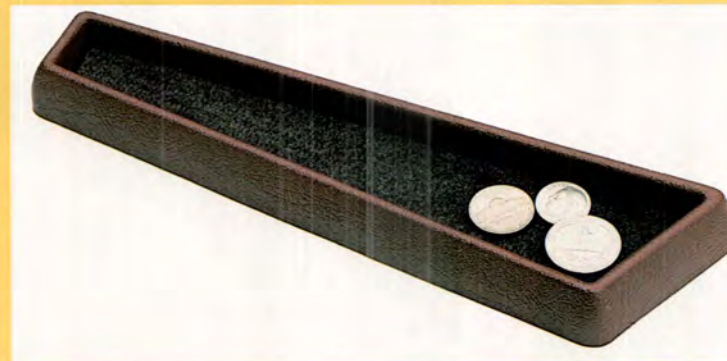

▶ DASH TRAY

Tidy up car clutter in your 740 with this handy dashboard tray. Holds keys, coins, receipts, cards and other small objects. Conveniently mounts on dashboard. Available in beige, black, blue, red and grey.