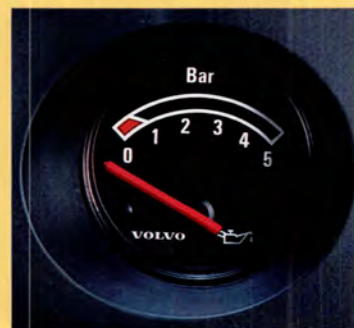

GT Sport/Handling

STEERING WHEELS

(Models without SRS only)
If you're a real "hands-on" driver, these sporty steering wheels will add to the enjoyment of your Volvo by increasing hand grip control. Made from thick northern Italian soft glove leather, these reduced-diameter wheels translate into quicker steering response and provide more driver leg room.

◀ 3-SPOKE STEERING WHEEL

14"/350 mm diameter.

◀ 4-SPOKE STEERING WHEEL

14³/₄"/370 mm diameter.
740 series.

ALLOY WHEELS
Ride in even greater comfort and enjoy more responsive road handling. These precision-crafted, high strength aluminum alloy wheels were designed by Volvo engineers to reduce unsprung weight, resulting in better performance. Open design improves air flow, dissipating heat faster for improved brake cooling. Precision machining assures these wheels are true round for maximum tire life. Coating is corrosion- and chip-resistant. 7" width widens track for performance feel and look.

7"x15" MULTI-SPOKE ▶ ALLOY WHEEL

7"x16" 5-SPOKE ▶ ALLOY WHEEL

◀ INSTRUMENTATION

For the real performance driving enthusiast, Volvo gauges are designed to monitor vital engine functions as well as complement the dashboard. Available options include tachometer, oil pressure gauge, voltmeter, and clock.