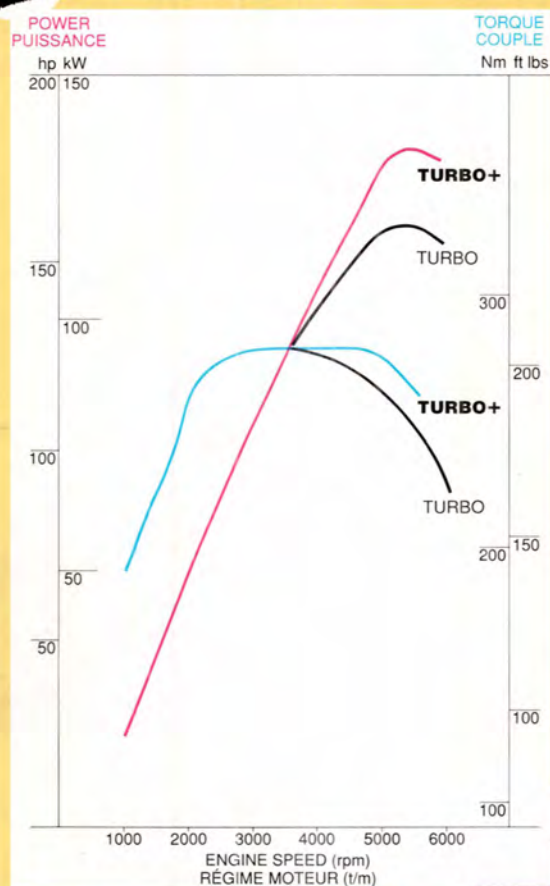

GT Sport/Handling