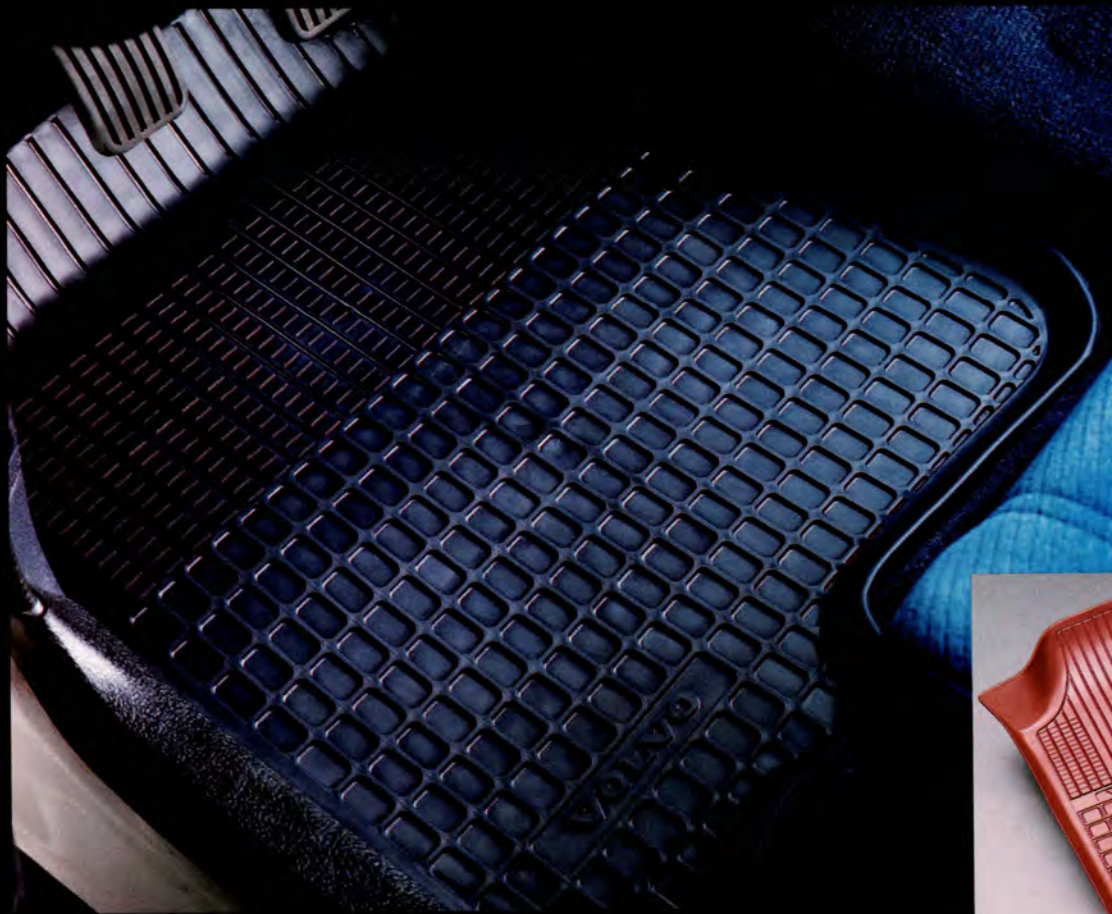

FLOOR TRAY SET ▲

Protect your Volvo's carpeting with these sturdy, deep well, thermoplastic floor trays. Contoured for an exact fit and maximum protection, they trap grit, grime, water and snow for convenient disposal.

Studded bottom surface prevents slipping, yet they're easy to remove and clean.

CARGO MAT ►

Protect the interior of your station wagon's cargo area from dents, scratches, spills and stains. These heavy-duty mats are virtually indestructible. Designed to fit around wheel wells and protect the original carpet when carrying cargo, they may also be used when the rear seat is raised. Available in black vinyl, grey Polypropylene or plush carpet in colors to complement all interiors.

CARGO TRAY ►

Here's the perfect way to protect the cargo area of your 240 or 700 station wagon from the ravages of mud, sand, moisture and other natural elements. The Volvo Cargo Tray is molded in a waffle pattern from a durable, lightweight thermoplastic/rubber compound. Features include a contoured edge for maximum protection, and distinctive Volvo logo. Tray can be removed quickly for easy cleaning. Black only.