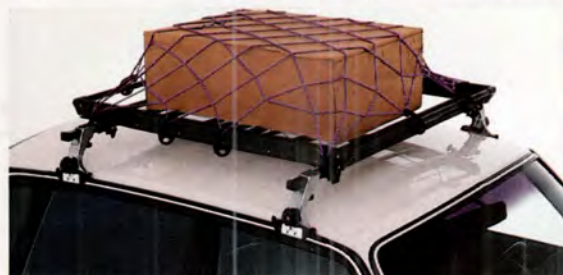

200 SERIES ► AUXILIARY SEAT

700 SERIES ► AUXILIARY SEAT

▲ TRAILER HITCH

Put the bulk of your load-carrying problems behind you with confidence. This heavy-duty steel yoke trailer hitch plays an important role in the safe operation of your Volvo while towing a boat or trailer. It bolts to the Volvo's frame, and is rated for a maximum of 3300 lbs./1500 kg. The ball and draw bar assembly detach when not in use so as not to interfere with the 5 mph bumper. Ball is available in 1 7/8" and 2" diameters. A rear trailer brake lamp converter and wiring kit is also available. (Note: bumper-mounted trailer hitches cannot be installed on Volvo cars.)

Travel/Towing/Load Carrying

◀ **LOAD CARRIER SYSTEM**

Ever need to carry bikes, skis, a sailboard or extra luggage? Here's the most versatile roof-mounted load carrier system ever designed. Extremely strong and durable, this removable system can carry up to 220 lbs./100 kg. when evenly distributed. Features plastic-coated steel tubing to protect loads from scratching and chafing. Locking knobs and keys available for extra security. Can be used alone or with assorted optional adaptors: (clockwise, from top left) Bicycle Rack holds up to four bicycles; Sailboard Adaptor; Lockable Ski Adaptor holds up to four pairs of skis; Basket end rails can be lowered to permit loading oversized cargo, and Luggage Net keeps baggage secure with 12 plastic quick-fasten hooks.