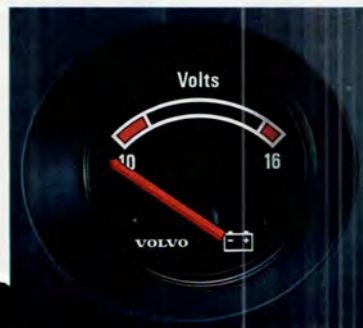

◀ INSTRUMENTATION

For the real performance driving enthusiast, Volvo gauges are designed to monitor vital engine functions as well as complement the dashboard. Available options include tachometer, oil pressure gauge, oil temperature gauge, voltmeter, fuel economy vacuum gauge, and clock.