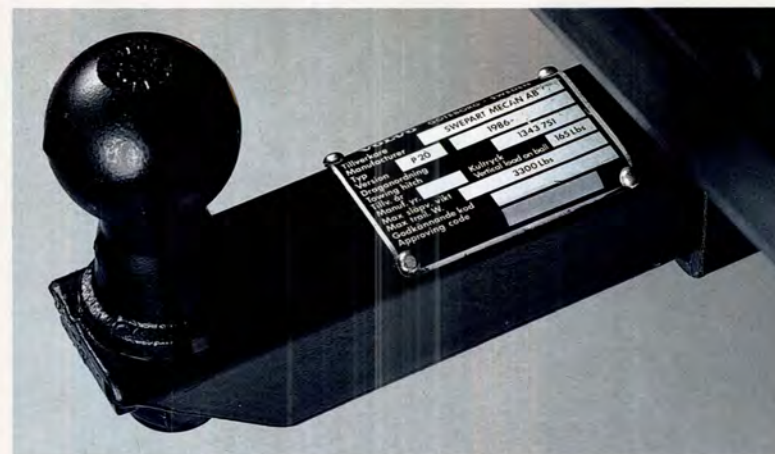

200 SERIES ► AUXILIARY SEAT

700 SERIES ► AUXILIARY SEAT

▲ TRAILER HITCH

Put the bulk of your load-carrying problems behind you with confidence. This heavy-duty steel yoke trailer hitch plays an important role in the safe operation of your Volvo while towing a boat or trailer. It bolts to the Volvo's frame, and is rated for a maximum of 3300 lbs./1500 kg. The ball and draw bar assembly detach when not in use so as not to interfere with the 5 mph bumper. Ball is available in 1 7/8" and 2" diameters. A rear trailer brake lamp converter and wiring kit is also available. (Note: bumper-mounted trailer hitches cannot be installed on Volvo cars.)