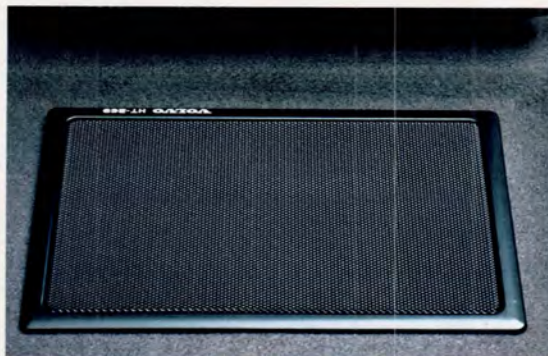

REAR HATSHelf SPEAKER KIT ►

Music to your ears directly. Utilizes 5 1/4" coaxial speakers mounted flush to hatshelf. A unique base tube incorporated into design delivers a clean rich bass reproduction.