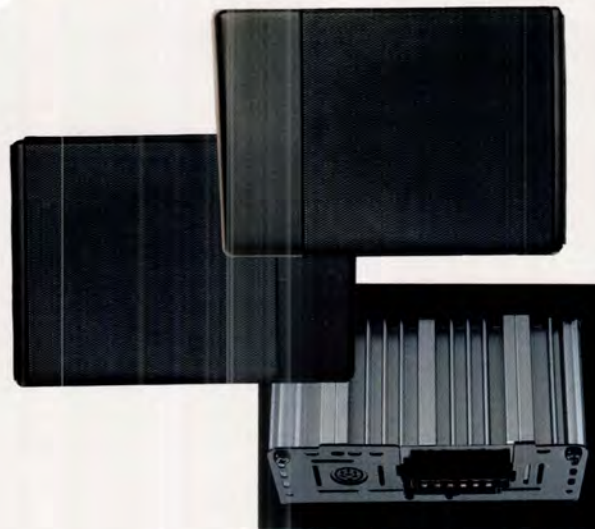

▲ **LOCKABLE SKI RACK**

For the Volvo owner who skis, here is the safe and convenient way to carry your skis to the slopes. Made of corrosion-resistant, zinc-plated, black polyester-coated steel for maximum protection against the harsh elements of winter. Built-in lock cylinders feature protective plastic caps. Capacity: six pairs of skis. Will fit over the permanent roof rack.

PERMANENT ▶ ROOF RACK

Haul another load on top and increase your wagon's carrying capacity with a permanently mounted roof rack. Strong, handsome and maintenance-free, this is the perfect companion piece to the auxiliary seat. Available in chip-resistant powder black. 240 load capacity: 110 lbs./50 kg. 740/940 load capacity: 70 lbs./31.8 kg.

Audio Accessories

DELUXE SPEAKER KIT ▲

Enhanced acoustics for your Volvo. Rated at 40 watts, these 5" x 9" speakers are housed in a unique noryl resin box. Easily installed in the rear hatshelf of your 240, 740 or 760 sedan.

REAR HATSHelf SPEAKER KIT ►

Music to your ears directly. Utilizes 5 1/4" coaxial speakers mounted flush to hatshelf. A unique base tube incorporated into design delivers a clean rich bass reproduction.