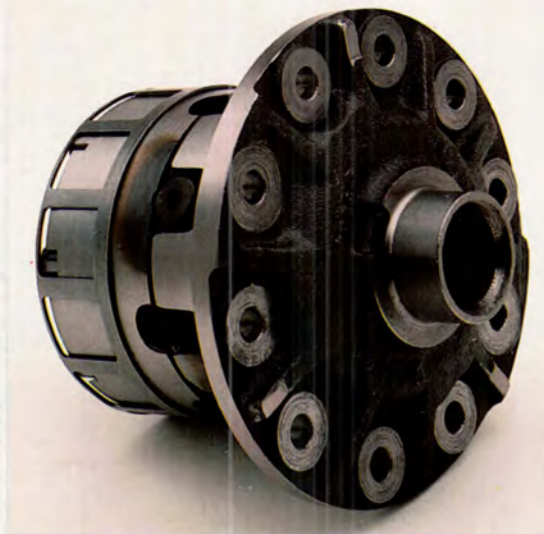

GT Sport/Handling

▲ LIMITED SLIP DIFFERENTIAL

Give your Volvo an extra "drive wheel" for positive traction in mud, sand, rain, ice or snow. Limited slip differential provides maximum horsepower transfer to both rear wheels. (Not compatible with, or approved for installation on turbocharged models.)