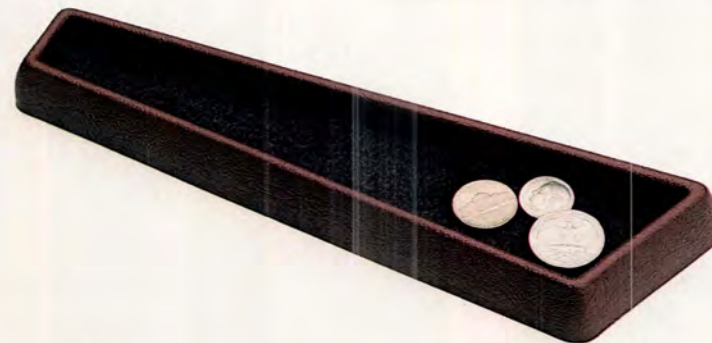

▲ **DASH TRAY**

Tidy up car clutter in your 740 with this handy dashboard tray. Holds keys, coins, receipts, cards and other small objects. Conveniently mounts on dashboard. Available in beige, black, blue, red and grey.