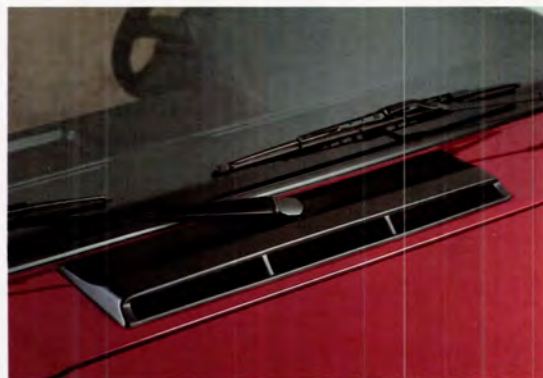

◀ **COWL INTAKE COVER**

Now you can be assured of proper ventilation despite snow or fallen leaves. This cowl cover acts as a cap for the intake vent and enables easy cleaning. Snaps into place without drilling or screws.