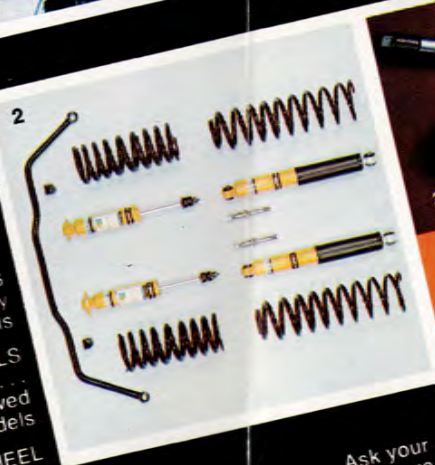

## handling

2—IMPROVED SUSPENSION HANDLING KITS  
Tames The Wildest Roads  
All Models

3—GT SHOCKS  
Heavy Duty For Super Roadability  
All Models

4—MAG TYPE WHEELS  
Add True GT Character...  
Performance. Tested And Approved  
For Competition. All Models

5—GT STEERING WHEEL  
Smaller Diameter For Greater  
Responsiveness. No Slip  
Simulated Leather. All Models

6—STEERING WHEEL COVERS  
Sure Grip Vinyl Or Leather. Form  
Fitting Over Standard Wheel.  
All Models