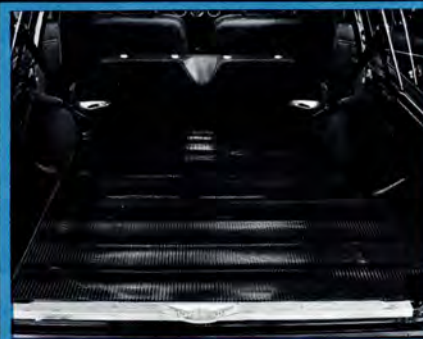

Cargo Mat, Rubber

DESCRIPTION	MODEL	YEAR	PART NUMBER
Cargo Mat Black	145	68-74	283539-5

* AM RADIO

* AM/FM STEREO

* AM/FM RADIO

* AM/FM STEREO CASSETTE

AUDIO SELECTION

SEAT COVERS