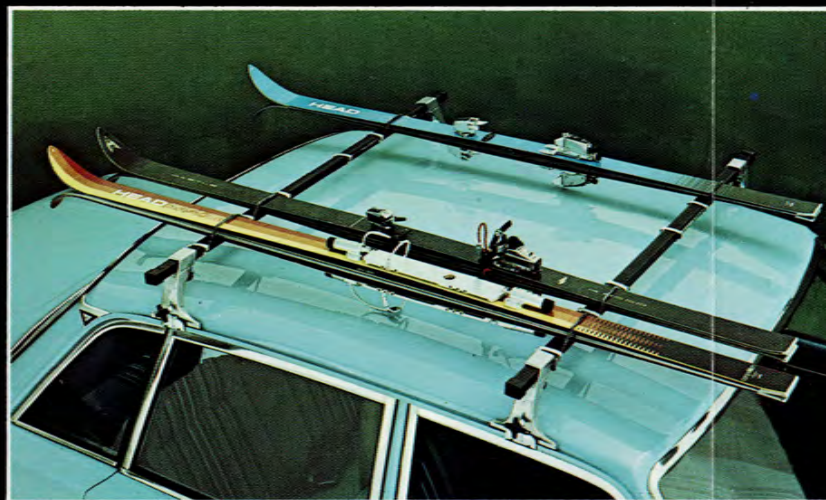

exterior

GAS CAP, LOCKABLE 283235-0

POWER WINDOWS 283595-7

LUGGAGE AND SKI RACK 282765-7

WHEEL TRIM RINGS 283663-3

LOAD CARRIER 283276-4 EXTENSION BARS 283277-2 SKI KIT 283278-0

4-WAY MIRROR RIGHT 283579-1 LEFT 283283-0