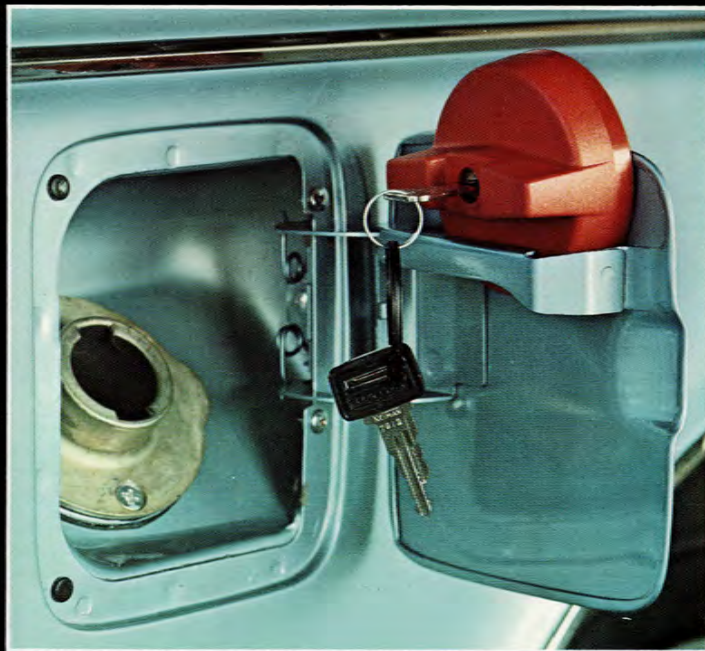

GAS CAP, LOCKABLE 283235-0