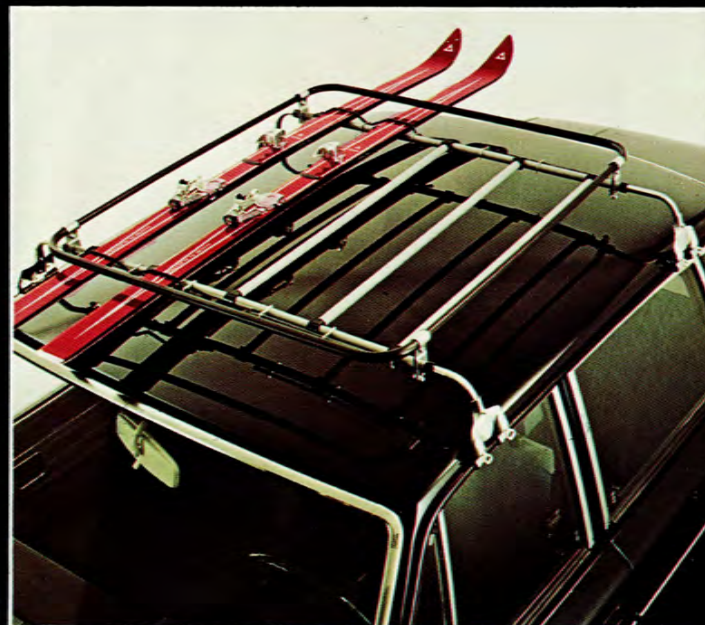

FLOOR MATS, GREY OR BLACK

**interior**

CHILD PROTECTION GUARD 283667-4

Controls on dash panel regulate shocks.

LOAD LEVELERS SEMI AUTOMATIC 283631-0  
MANUAL 283632-8

FOGLIGHTS AND GRILLE, WHITE 283665-8

MAINTENANCE ITEMS

### Travel Conveniences

If you do a good bit of traveling, you'll want to consider some of these useful accessories.

- 283041-2 TOWING HITCH
- 279969-0 TOWING MIRRORS
- 281002-6 LUGGAGE CONTAINER
- 277007-1 LUGGAGE RETAINER
- 283342-4 WARNING TRIANGLE
- 283088-3 HEAVY DUTY SHOCKS
- 283308-5 SPARE GAS CAN

exterior

GAS CAP, LOCKABLE 283235-0

POWER WINDOWS 283595-7

LUGGAGE AND SKI RACK 282765-7

WHEEL TRIM RINGS 283663-3

LOAD CARRIER 283276-4 EXTENSION BARS 283277-2 SKI KIT 283278-0

4-WAY MIRROR RIGHT 283579-1 LEFT 283283-0