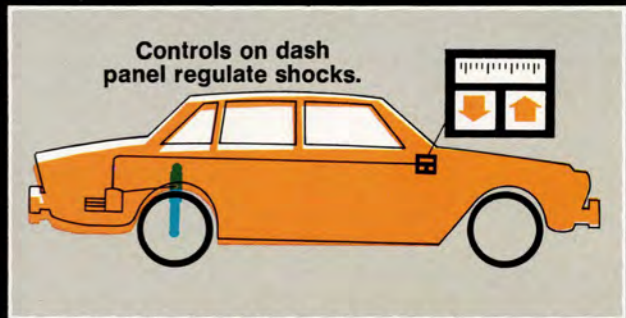

GT INSTRUMENTS 283067-7

**Insist on original Volvo parts.** Original Volvo parts such as the oil filter are important to the efficient operation of your car. Whenever a part is needed, insist on an original, fully warranted Volvo part.

FLOOR MATS, GREY OR BLACK

**interior**

CHILD PROTECTION GUARD 283667-4

Controls on dash panel regulate shocks.

LOAD LEVELERS SEMI AUTOMATIC 283631-0  
MANUAL 283632-8

FOGLIGHTS AND GRILLE, WHITE 283665-8

MAINTENANCE ITEMS