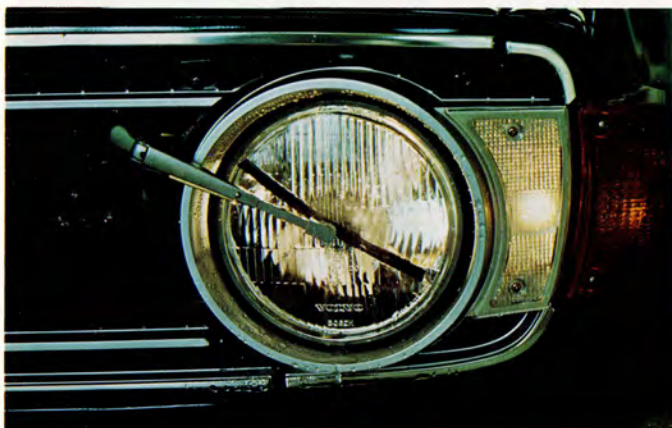

HEADLIGHT WIPER-WASHER A sensible safety accessory which keeps your headlights clean in the dirtiest driving conditions.

140/164