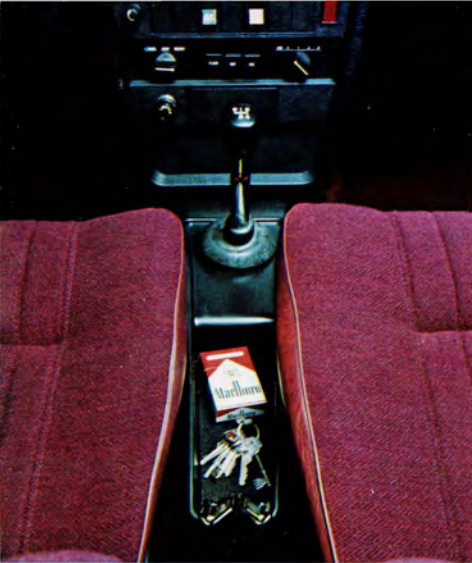

**ADJUSTABLE SIDE VIEW MIRROR** With the new mirror, you may conveniently and safely adjust the mirror from inside your Volvo.

140/164

**LOCKING GAS CAP**  
With the ever present talk of gas shortages and price increases, every Volvo owner will want the security provided by our new locking gas cap.

140/164

**RETRACTABLE ARMREST** When not in use, the armrest conveniently folds up, out of the way, between the front seats. 140/164

**TUNNEL CONSOLE** Tunnel consoles have always been a very popular accessory, as they are perhaps the most convenient item a Volvo owner can have. 140/164