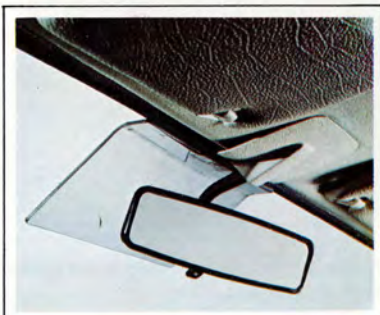

All models

LEVEL CONTROL SYSTEM — Consists of special shocks, air compressor and control gauge; ideal for carrying heavy

HEAD RESTRAINT CUSHION — Custom-fitted for front seat head restraints, available in black as well as the colours of the seat covers.

All models

CHILD GUARD — Specially designed and easily fitted, this item prevents children from being thrown forward between

POWER WINDOWS — Add luxury and convenience to front door windows of all 240 models with this new accessory for 1975.

DOOR TRAY — Designed to carry loose objects, this unique item is fitted with reflector tape for safety when door is open. All models

MIRROR SUN-VISOR — An attractive item, this visor is made of tinted material and stops glare or sunlight over the top of the mirror. All models