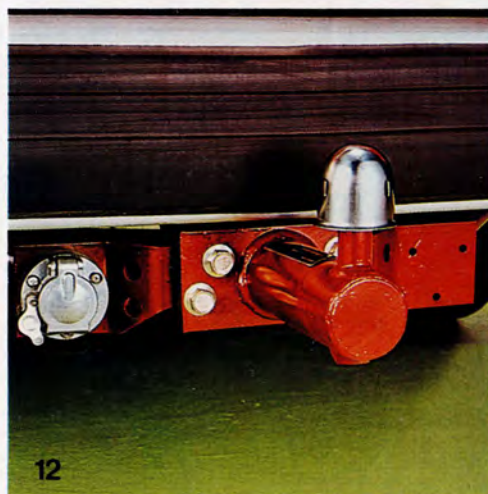

To help you choose we've illustrated some of them here . . .

- 1 Estate Roof Rack
- 2 Electric Windows
- 3 Floor Console
- 4 G.T. Steering Wheel
- 5 Retractable Tow Bar
- 6 Grille Kit
- 7 Rubber Mats
- 8 Spoiler
- 9 G.T. Road Wheels
- 10 Extra Rear Seat
- 11 Rear Fog Lamps
- 12 Tow Bar
- 13 Volvo Radio and Stereo
- 14 G.T. Stripes
- 15 Door Mirror/Electric Door Mirror
- 16 Headlamp Wash/Wipe

Also shown on front cover: Door Mirror Extension Arm. Saloon Roof Rack.

Ask your Volvo dealer to show you these and many other quality Volvo accessories.

Shot on location with the assistance of The Rutland Sailing Club.