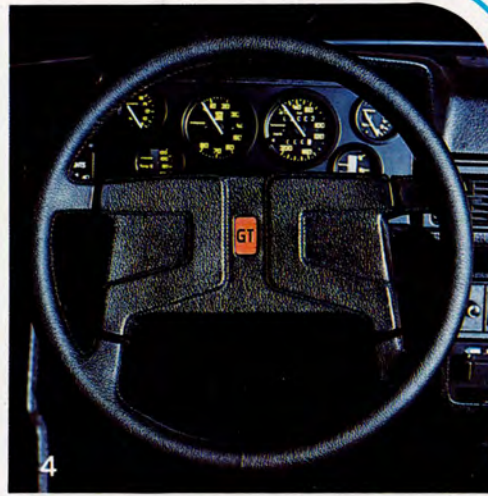

To help you choose we've illustrated some of them here . . .

- 1 Estate Roof Rack
- 2 Electric Windows
- 3 Floor Console
- 4 G.T. Steering Wheel
- 5 Retractable Tow Bar
- 6 Grille Kit
- 7 Rubber Mats
- 8 Spoiler
- 9 G.T. Road Wheels
- 10 Extra Rear Seat
- 11 Rear Fog Lamps
- 12 Tow Bar
- 13 Volvo Radio and Stereo
- 14 G.T. Stripes
- 15 Door Mirror/Electric Door Mirror
- 16 Headlamp Wash/Wipe

Also shown on front cover: Door Mirror Extension Arm. Saloon Roof Rack.

Ask your Volvo dealer to show you these and many other quality Volvo accessories.

Shot on location with the assistance of The Rutland Sailing Club.