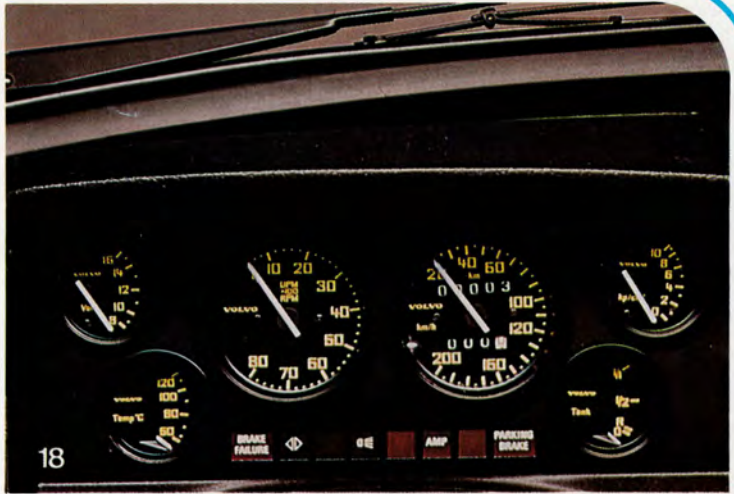

Also shown on front cover: Door Mirror Extension Arm. Saloon Roof Rack.

Ask your Volvo dealer to show you these and many other quality Volvo accessories.

Shot on location with the assistance of The Rutland Sailing Club.